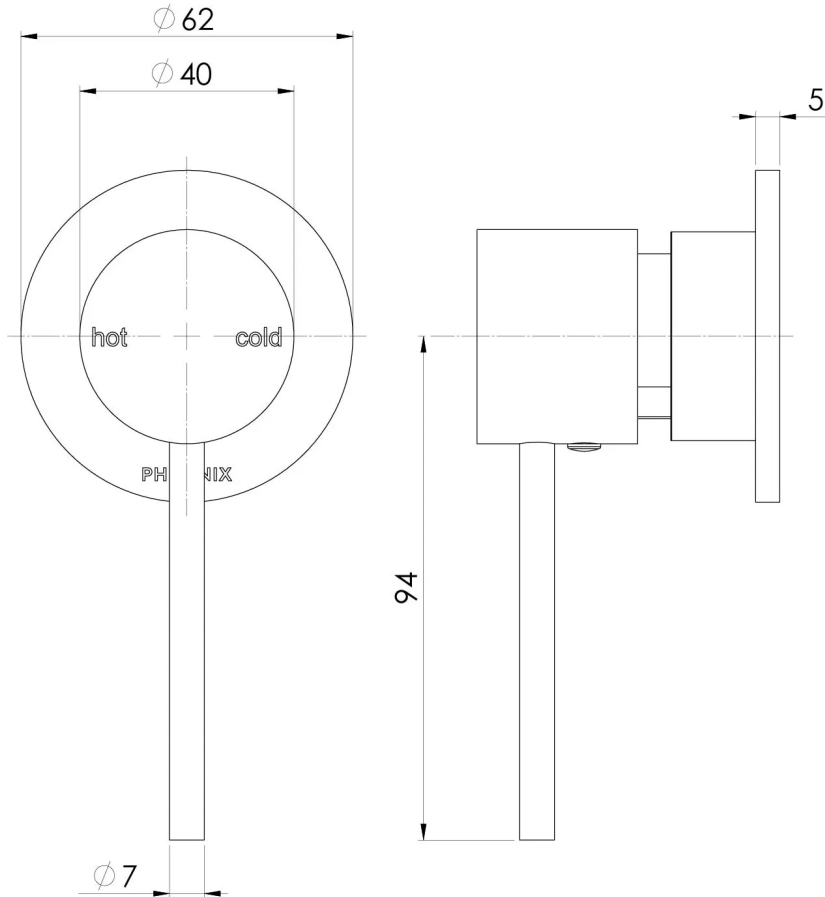

SWITCHMIX

VIVID SLIMLINE SWITCHMIX SHOWER / WALL MIXER 60MM BACKPLATE FIT-OFF KIT

SPECIFICATIONS

AVAILABLE IN

VS2807-00
Chrome

VS2807-40
Brushed Nickel

VS2807-31
Brushed Carbon

VS2807-10
Matte Black

Please visit <https://www.phoenixtapware.com.au/warranty> to view the full warranty

While we aim to ensure the specifications shown are correct at time of printing, Phoenix Tapware reserves the right to make modifications without prior notice. Always use the physical product measurements for mark-ups and roughing-in as the line drawing shown may differ from the actual product over time. All measurements are shown in millimetres. Colours may vary from image shown.