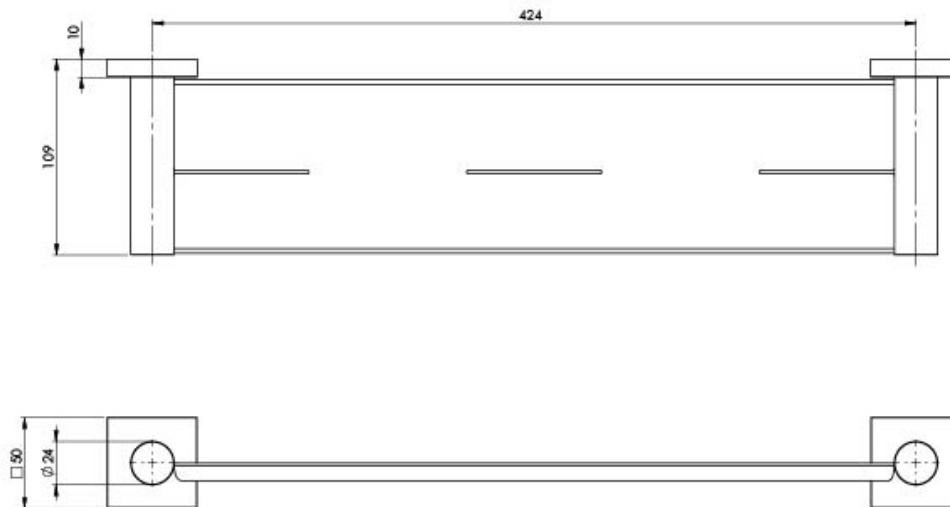

RADII

RADII METAL SHELF SQUARE PLATE

SPECIFICATIONS

AVAILABLE IN

RS886 CHR
Chrome

RS886 BN
Brushed Nickel

RS886 GM
Gun Metal

RS886-31
Brushed Carbon