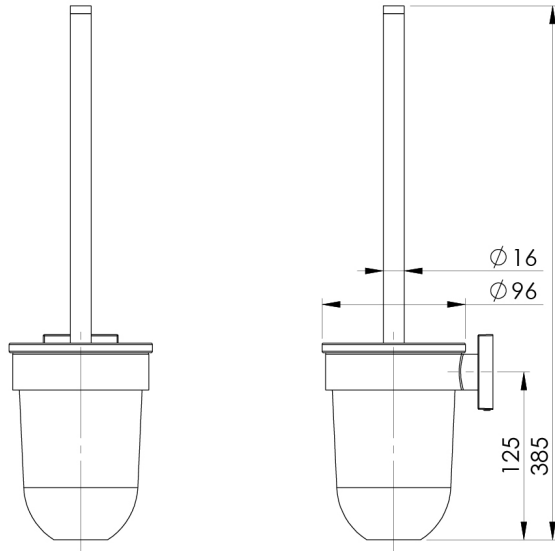

RADII

RADII TOILET BRUSH & HOLDER SQUARE

SPECIFICATIONS

AVAILABLE IN

RS50800C
Chrome

INFORMATION

MAINTENANCE AND CARE:

- All surfaces should be cleaned with mild liquid detergent or soap and water.
- Do not use cream cleaners or citrus based cleaning products, as they are abrasive.
- Use of unsuitable cleaning agents may damage the surface.
- Any damage caused in this way will not be covered by warranty.

Please visit <https://www.phoenixtapware.com.au/warranty> to view the full warranty