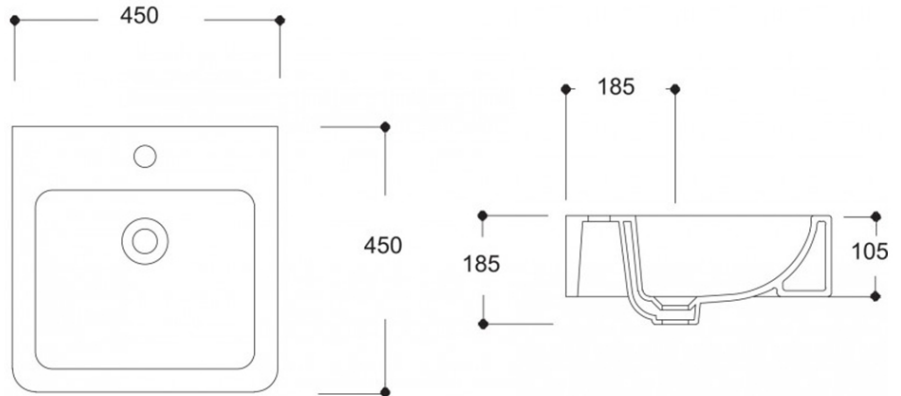

Evo 450 Wall Basin

No Tap Hole

Product Image

*Depicted as 1 Tap Hole

Product Details

Code:	FC18MUL00
Brand:	Argent
Range:	Evo
Warranty:	10 Years*
Product Width:	450 mm
Product Depth:	450 mm
WELS:	N/A

Additional Features

Required Product
32mm Waste

Recommended Products
K316 Series Pop Up Waste

Additional Notes

- 15 Litre Per Min OF Capacity

Installation Instructions

* Generally DDA/NDIS/AS1428 Compliant

Technical Specification

*Please visit argentaust.com.au/warranty to view the full warranty

Note: All dimensions are in millimetres and are subject to normal manufacturing variations. Always use the physical product measurements for cut-outs and rough-ins as the technical details shown may differ from the actual product. Use acetic cured silicone sealant. Do not use epoxy type adhesives. Clean with damp cloth. Do not use abrasive cleaners, liquids or pastes.