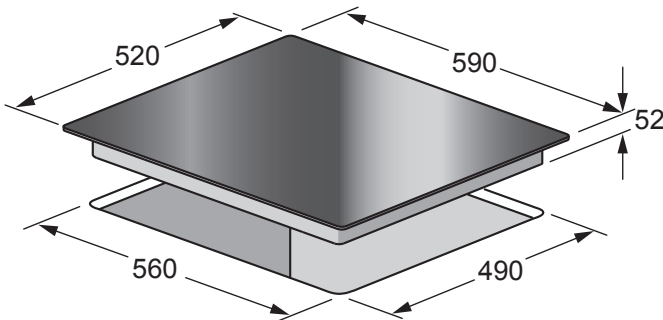

Ceramic Cooktop Knob Control 60cm

Model: CCTB6020

- 60cm ceramic glass with quartz grey graphics
- Square 'C' shaped edges
- Residual heat indicators
- Knob Controls side mounted
- 7 heating levels
- 4 Hi Light elements 1800W x 2, 1200W x 2

Arsenic Free
Glass

Residual Heat
Indicator

Glass Surface
Mounted

Glass Flush
Mounted

These dimensions are provided as a general guide only and should not be used for designing or constructing cabinetry or for installation.