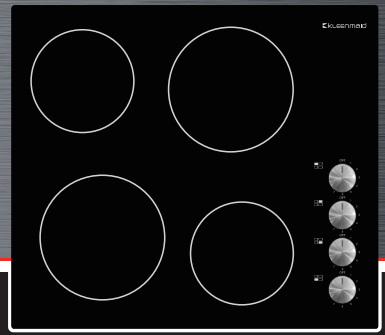

Ceramic Cooktop Knob Control 60cm

Model: CCTB6020

- 60cm ceramic glass with quartz grey graphics
- Square 'C' shaped edges
- Residual heat indicators
- Knob Controls side mounted
- 7 heating levels
- 4 Hi Light elements 1800W x 2, 1200W x 2

Arsenic Free
Glass

Residual Heat
Indicator

Glass Surface
Mounted

Glass Flush
Mounted

These dimensions are provided as a general guide only and should not be used for designing or constructing cabinetry or for installation.