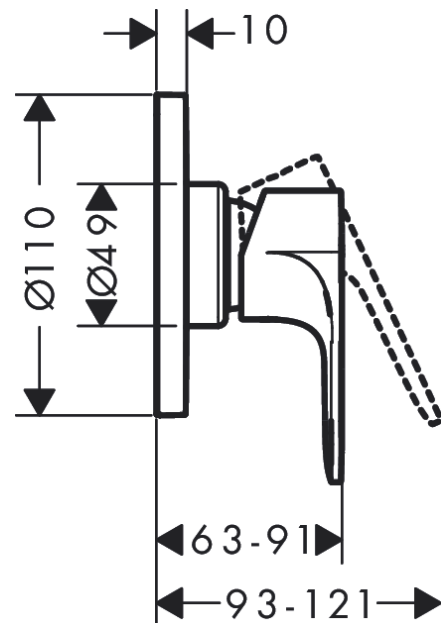

Rebris S
Single lever shower mixer for concealed installation
 Finish: **Matt Black** Article Number: **72649670**

Description

product features

- 1 function
- maximum flow rate at 3 bar: 28,7 l/min
- min. operating pressure: 1 bar
- max. operating pressure: 10 bar
- connection type: basic set

Design awards

reddot winner 2022

Product image

Scale drawing

Flowchart