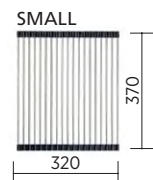

Benchtop Drainer Tray

Suits Tetra, Kubic, Kubic Deep (not Kubic with Drainer), Leto

The benchtop drainer tray is designed to sit on the benchtop alongside your sink, for draining dishes or defrosting food. The tray has a gentle slope so that liquid drains into the sink. The small size roll-out mat fits the tray. The benchtop drainer tray also fits neatly into the Tetra standard bowl.

- Premium stainless steel, plastic
- 440 x 364 x 30H mm
- Fits standard size bowl

Product variants	Order code
Benchtop drainer tray	191566
Rollout mat, Small	191563