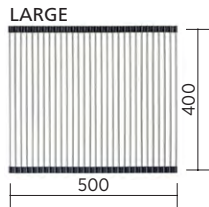

Benchtop Drainer Tray

Suits Tetra, Kubic, Kubic Deep (not Kubic with Drainer), Leto

The benchtop drainer tray is designed to sit on the benchtop alongside your sink, for draining dishes or defrosting food. The tray has a gentle slope so that liquid drains into the sink. The small size roll-out mat fits the tray. The benchtop drainer tray also fits neatly into the Tetra standard bowl.

- Premium stainless steel, plastic
- 440 x 364 x 30H mm
- Fits standard size bowl

Product variants	Order code
Benchtop drainer tray	191566
Rollout mat, Small	191563