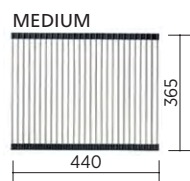

Benchtop Drainer Tray

Suits Tetra, Kubic, Kubic Deep (not Kubic with Drainer), Leto

The benchtop drainer tray is designed to sit on the benchtop alongside your sink, for draining dishes or defrosting food. The tray has a gentle slope so that liquid drains into the sink. The small size roll-out mat fits the tray. The benchtop drainer tray also fits neatly into the Tetra standard bowl.

- Premium stainless steel, plastic
- 440 x 364 x 30H mm
- Fits standard size bowl

Product variants	Order code
Benchtop drainer tray	191566
Rollout mat, Small	191563