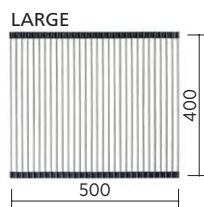

Drainer Basket

Suitable for most sinks*

*Note: Does not fit inside bowl of all Arqstone sinks. Suitable as a benchtop drainer basket for all sinks.

- Chrome plated metal
- 370 x 320 x 150H mm

Product variants	Order code
Drainer basket	191560

SEIMA

kitchen + laundry + bathroom ware

seima.com.au

Please note

- All measurements are in millimetres.
- Use silicone sealant. Do not use epoxy type adhesives.
- Specifications may vary without notice as part of our continuous improvement practices.