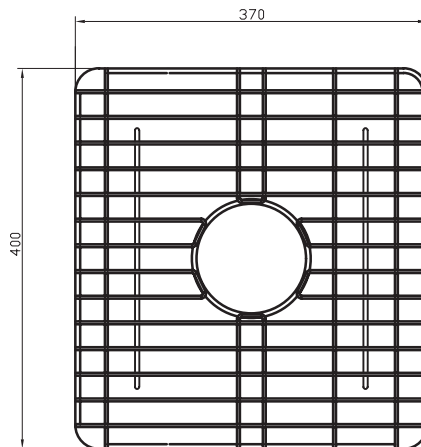

Accessories for Cleo sinks / 1 of 1

Stainless steel grids to suit Cleo ceramic sinks

Grids are available as an optional extra to complement Cleo ceramic sinks.

Order codes

- 192954 Stainless steel grid to suit Cleo 610 ceramic sink
- 192955 Stainless steel grid to suit Cleo 760 ceramic sink
- 192956 Stainless steel grid to suit Cleo 835 ceramic sink (set of 2 grids)

Grid for Cleo 610

Grid for Cleo 760

Grid for Cleo 835 (set of 2)

SEIMA

kitchen + laundry + bathroom ware

seima.com.au

Please note

- All measurements are in millimetres.
- Use silicone sealant. Do not use epoxy type adhesives.
- Specifications may vary without notice as part of our continuous improvement practices.