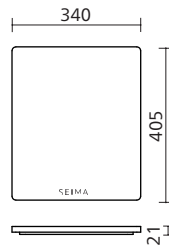

Cutting Board Arqstone – for Oros 450/550/620/750/820/822

Medium size

- Designed to fit Arqstone sinks listed above
- High quality bamboo construction
- 340W x 405 x 21 mm

Product variants	Order code
Cutting bd Arq-Medium	191954

Cutting Board Arqstone – for Oros 1160 and Oros 900/902

Large size

- Designed to fit Arqstone sinks listed above
- High quality bamboo construction
- 395W x 455 x 21 mm

Product variants	Order code
Cutting bd Arq-Large	191955