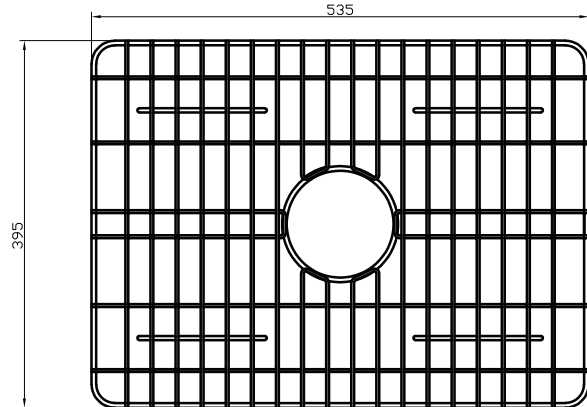

Accessories for Cleo sinks / 1 of 1

Stainless steel grids to suit Cleo ceramic sinks

Grids are available as an optional extra to complement Cleo ceramic sinks.

Order codes

- 192954 Stainless steel grid to suit Cleo 610 ceramic sink
- 192955 Stainless steel grid to suit Cleo 760 ceramic sink
- 192956 Stainless steel grid to suit Cleo 835 ceramic sink (set of 2 grids)

Grid for Cleo 610

Grid for Cleo 760

Grid for Cleo 835 (set of 2)

SEIMA

kitchen + laundry + bathroom ware

seima.com.au

Please note

- All measurements are in millimetres.
- Use silicone sealant. Do not use epoxy type adhesives.
- Specifications may vary without notice as part of our continuous improvement practices.