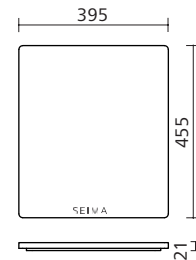

Cutting Board Arqstone – for Oros 450/550/620/750/820/822

Medium size

- Designed to fit Arqstone sinks listed above
- High quality bamboo construction
- 340W x 405 x 21 mm

Product variants	Order code
Cutting bd Arq-Medium	191954

Cutting Board Arqstone – for Oros 1160 and Oros 900/902

Large size

- Designed to fit Arqstone sinks listed above
- High quality bamboo construction
- 395W x 455 x 21 mm

Product variants	Order code
Cutting bd Arq-Large	191955