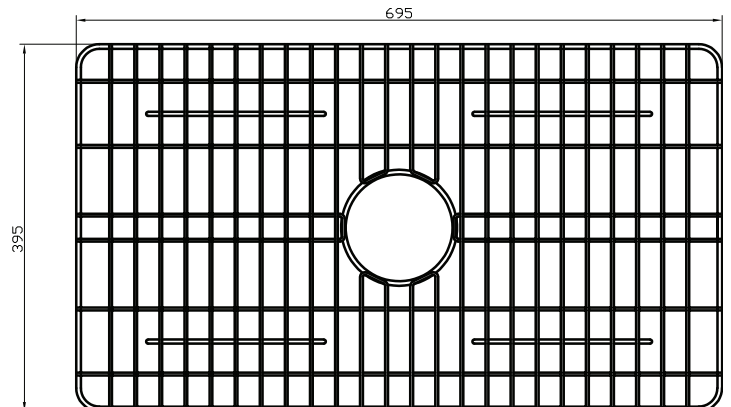

Accessories for Cleo sinks / 1 of 1

Stainless steel grids to suit Cleo ceramic sinks

Grids are available as an optional extra to complement Cleo ceramic sinks.

Order codes

- 192954 Stainless steel grid to suit Cleo 610 ceramic sink
- 192955 Stainless steel grid to suit Cleo 760 ceramic sink
- 192956 Stainless steel grid to suit Cleo 835 ceramic sink (set of 2 grids)

Grid for Cleo 610

Grid for Cleo 760

Grid for Cleo 835 (set of 2)

SEIMA

kitchen + laundry + bathroom ware

seima.com.au

Please note

- All measurements are in millimetres.
- Use silicone sealant. Do not use epoxy type adhesives.
- Specifications may vary without notice as part of our continuous improvement practices.