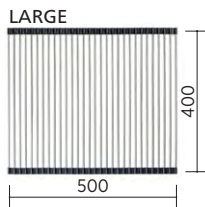

SEIMA

kitchen + laundry + bathroom ware

seima.com.au

Please note

- All measurements are in millimetres.
- Use silicone sealant. Do not use epoxy type adhesives.
- Specifications may vary without notice as part of our continuous improvement practices.