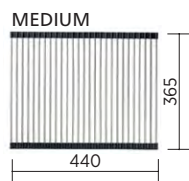

SEIMA

kitchen + laundry + bathroom ware

seima.com.au

Please note

- All measurements are in millimetres.
- Use silicone sealant. Do not use epoxy type adhesives.
- Specifications may vary without notice as part of our continuous improvement practices.