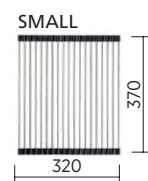

Drainer Basket

Suitable for most sinks*

*Note: Does not fit inside bowl of all Arqstone sinks. Suitable as a benchtop drainer basket for all sinks.

- Chrome plated metal
- 370 x 320 x 150H mm

Product variants	Order code
Drainer basket	191560

SEIMA

kitchen + laundry + bathroom ware

seima.com.au

Please note

- All measurements are in millimetres.
- Use silicone sealant. Do not use epoxy type adhesives.
- Specifications may vary without notice as part of our continuous improvement practices.