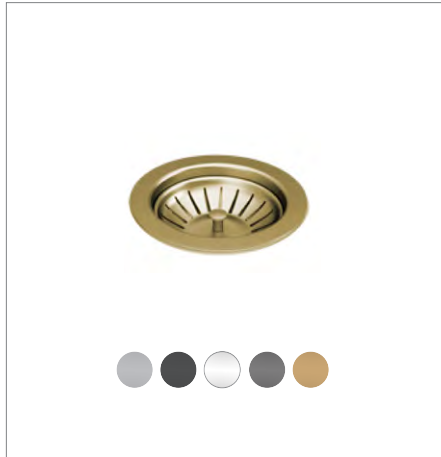

Colour Wastes for Odessa, Eva and Cleo ceramic sinks

- Basket sink waste to suit ceramic sinks
- Stainless steel construction/Plastic (Black + White)

Colour options:

- Stainless Steel/Brushed Nickel
- Black Matte (Plastic)
- White Matte (Plastic)
- Gunmetal
- Brushed Gold

Product variants	Order code
Sink waste Stainless Steel	192405
Sink waste Black Matte	192166
Sink waste White Matte	192709
Sink waste Brushed Gold	192407
Sink waste Gunmetal	192406