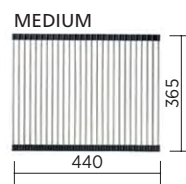

Drainer Basket

Suitable for most sinks*

*Note: Does not fit inside bowl of all Arqstone sinks. Suitable as a benchtop drainer basket for all sinks.

- Chrome plated metal
- 370 x 320 x 150H mm

Product variants	Order code
Drainer basket	191560

SEIMA

kitchen + laundry + bathroom ware

seima.com.au

Please note

- All measurements are in millimetres.
- Use silicone sealant. Do not use epoxy type adhesives.
- Specifications may vary without notice as part of our continuous improvement practices.