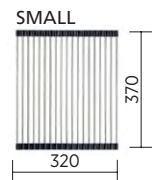

SEIMA

kitchen + laundry + bathroom ware

seima.com.au

Please note

- All measurements are in millimetres.
- Use silicone sealant. Do not use epoxy type adhesives.
- Specifications may vary without notice as part of our continuous improvement practices.