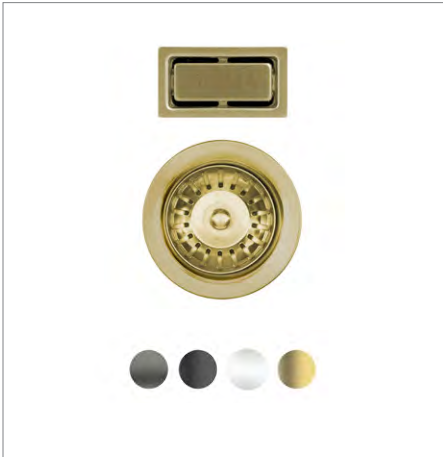

Sink Wastes (all) / 1 of 1

IMPORTANT:

Sink wastes are supplied with all sinks as standard. Wastes are also available separately.

Colour Waste + Overflow Cover for Arqstone sinks

Brushed Gold, Gunmetal, Black Matte

Arqstone sink colour kit includes:

- Colour basket waste
- Colour overflow plate

There are order options for either a single bowl or double bowl sink.

Note: Arqstone sinks come standard with a stainless steel basket waste and overflow plate. The colour waste and overflow plate are supplied separately, to replace the standard items.

Product variants	Order code
Black, 1 bowl	192279
Black, 2 bowls	192280
White, 1 bowl	192708
White, 2 bowls	192710
Gunmetal, 1 bowl	192283
Gunmetal, 2 bowls	192284
Brushed Gold, 1 bowl	192285
Brushed Gold, 2 bowls	192286