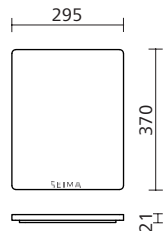

Cutting Board Arqstone – for Oros 450/550/620/750/820/822

Medium size

- Designed to fit Arqstone sinks listed above
- High quality bamboo construction
- 340W x 405 x 21 mm

Product variants	Order code
Cutting bd Arq-Medium	191954

Cutting Board Arqstone – for Oros 1160 and Oros 900/902

Large size

- Designed to fit Arqstone sinks listed above
- High quality bamboo construction
- 395W x 455 x 21 mm

Product variants	Order code
Cutting bd Arq-Large	191955