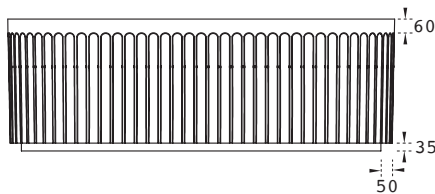

Cleo 100 No Overflow | White Gloss or White Matte

Freestanding bath – 2 sizes – Gloss or Matte Fluted exterior

Features

- Fluted exterior, fine rim, elegant super-ellipse design
- Seamless design
- White sanitary grade acrylic, excellent heat retention properties
- Suits 40 mm waste
- No overflow
- Adjustable support feet

Available in 2 sizes

- 1500 mm long
- 1700 mm long

Available in 2 finishes

- White Gloss, sanitary grade acrylic
- White Matte, sanitary grade acrylic

Installation

Refer to installation instructions.

The bath is supplied with four adjustable support feet on the base frame of the bath. Position the bath and use the adjustable feet to level the bath. Leave a 3mm void between the base of the bath and the floor. Use silicone around the base to seal the bath to the floor. Allow a 20mm gap in the silicone seal as a weephole (gap is designed to reveal any plumbing leakage).

Use acetic cured silicone sealant. Do not use epoxy type adhesives.

Order codes

Bath only – No Overflow

WHITE GLOSS FINISH

- 192631 Cleo 100, 1500mm, White Gloss, no overflow
- 192632 Cleo 100, 1700mm, White Gloss, no overflow

WHITE MATTE FINISH

- 192644B Cleo 100, 1500mm, White Matte, no overflow
- 192645B Cleo 100, 1700mm, White Matte, no overflow

OPTIONAL EXTRA – ORDER SEPARATELY

Bath Installation Kit + Pop-out Waste to suit No Overflow bath

FlexiWaste Installation Kit with premium Pop-out Bath Waste, with colour options, is available as an optional extra.