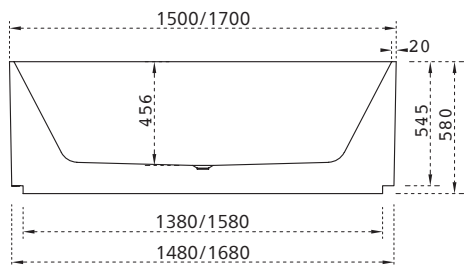

Cleo 100 No Overflow | White Gloss or White Matte

Freestanding bath – 2 sizes – Gloss or Matte Fluted exterior

Features

- Fluted exterior, fine rim, elegant super-ellipse design
- Seamless design
- White sanitary grade acrylic, excellent heat retention properties
- Suits 40 mm waste
- No overflow
- Adjustable support feet

Available in 2 sizes

- 1500 mm long
- 1700 mm long

Available in 2 finishes

- White Gloss, sanitary grade acrylic
- White Matte, sanitary grade acrylic

Installation

Refer to installation instructions.

The bath is supplied with four adjustable support feet on the base frame of the bath. Position the bath and use the adjustable feet to level the bath. Leave a 3mm void between the base of the bath and the floor. Use silicone around the base to seal the bath to the floor. Allow a 20mm gap in the silicone seal as a weephole (gap is designed to reveal any plumbing leakage).

Use acetic cured silicone sealant. Do not use epoxy type adhesives.

Order codes

Bath only – No Overflow

WHITE GLOSS FINISH

- 192631 Cleo 100, 1500mm, White Gloss, no overflow
- 192632 Cleo 100, 1700mm, White Gloss, no overflow

WHITE MATTE FINISH

- 192644B Cleo 100, 1500mm, White Matte, no overflow
- 192645B Cleo 100, 1700mm, White Matte, no overflow

OPTIONAL EXTRA – ORDER SEPARATELY

Bath Installation Kit + Pop-out Waste to suit No Overflow bath

FlexiWaste Installation Kit with premium Pop-out Bath Waste, with colour options, is available as an optional extra.