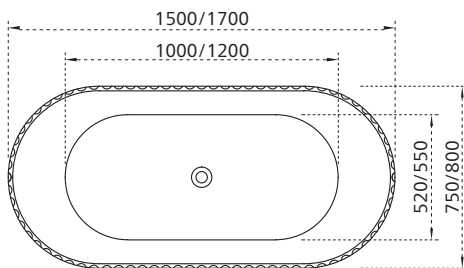

Cleo 100 No Overflow | White Gloss or White Matte

Freestanding bath – 2 sizes – Gloss or Matte Fluted exterior

Features

- Fluted exterior, fine rim, elegant super-ellipse design
- Seamless design
- White sanitary grade acrylic, excellent heat retention properties
- Suits 40 mm waste
- No overflow
- Adjustable support feet

Available in 2 sizes

- 1500 mm long
- 1700 mm long

Available in 2 finishes

- White Gloss, sanitary grade acrylic
- White Matte, sanitary grade acrylic

Installation

Refer to installation instructions.

The bath is supplied with four adjustable support feet on the base frame of the bath. Position the bath and use the adjustable feet to level the bath. Leave a 3mm void between the base of the bath and the floor. Use silicone around the base to seal the bath to the floor. Allow a 20mm gap in the silicone seal as a weephole (gap is designed to reveal any plumbing leakage).

Use acetic cured silicone sealant. Do not use epoxy type adhesives.

Order codes

Bath only – No Overflow

WHITE GLOSS FINISH

- 192631 Cleo 100, 1500mm, White Gloss, no overflow
- 192632 Cleo 100, 1700mm, White Gloss, no overflow

WHITE MATTE FINISH

- 192644B Cleo 100, 1500mm, White Matte, no overflow
- 192645B Cleo 100, 1700mm, White Matte, no overflow

OPTIONAL EXTRA – ORDER SEPARATELY

Bath Installation Kit + Pop-out Waste to suit No Overflow bath

FlexiWaste Installation Kit with premium Pop-out Bath Waste, with colour options, is available as an optional extra.