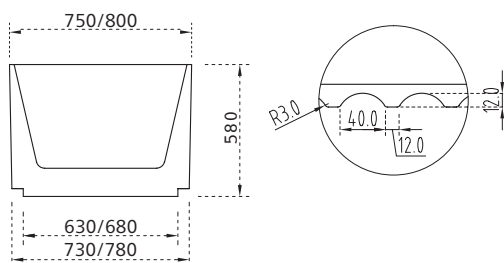

Cleo 100 No Overflow | White Gloss or White Matte

Freestanding bath – 2 sizes – Gloss or Matte Fluted exterior

Features

- Fluted exterior, fine rim, elegant super-ellipse design
- Seamless design
- White sanitary grade acrylic, excellent heat retention properties
- Suits 40 mm waste
- No overflow
- Adjustable support feet

Available in 2 sizes

- 1500 mm long
- 1700 mm long

Available in 2 finishes

- White Gloss, sanitary grade acrylic
- White Matte, sanitary grade acrylic

Installation

Refer to installation instructions.

The bath is supplied with four adjustable support feet on the base frame of the bath. Position the bath and use the adjustable feet to level the bath. Leave a 3mm void between the base of the bath and the floor. Use silicone around the base to seal the bath to the floor. Allow a 20mm gap in the silicone seal as a weephole (gap is designed to reveal any plumbing leakage).

Use acetic cured silicone sealant. Do not use epoxy type adhesives.

Order codes

Bath only – No Overflow

WHITE GLOSS FINISH

- 192631 Cleo 100, 1500mm, White Gloss, no overflow
- 192632 Cleo 100, 1700mm, White Gloss, no overflow

WHITE MATTE FINISH

- 192644B Cleo 100, 1500mm, White Matte, no overflow
- 192645B Cleo 100, 1700mm, White Matte, no overflow

OPTIONAL EXTRA – ORDER SEPARATELY

Bath Installation Kit + Pop-out Waste to suit No Overflow bath

FlexiWaste Installation Kit with premium Pop-out Bath Waste, with colour options, is available as an optional extra.