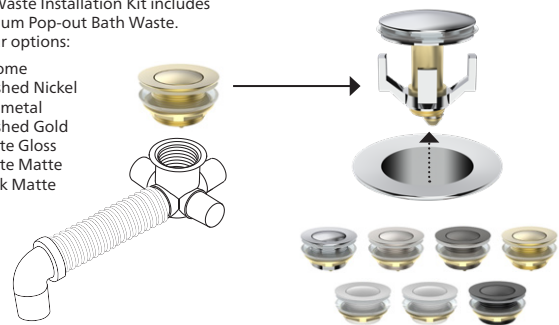

Available in 2 sizes

- 1500 mm long
- 1700 mm long

Available in 2 finishes

- White Gloss, sanitary grade acrylic
- White Matte, sanitary grade acrylic

Installation

Refer to installation instructions.

The bath is supplied with four adjustable support feet on the base frame of the bath. Position the bath and use the adjustable feet to level the bath. Leave a 3mm void between the base of the bath and the floor. Use silicone around the base to seal the bath to the floor. Allow a 20mm gap in the silicone seal as a weephole (gap is designed to reveal any plumbing leakage).

WHITE MATTE FINISH

- 192644B Cleo 100, 1500mm, White Matte, no overflow
- 192645B Cleo 100, 1700mm, White Matte, no overflow

OPTIONAL EXTRA – ORDER SEPARATELY

Bath Installation Kit + Pop-out Waste to suit No Overflow bath

FlexiWaste Installation Kit with premium Pop-out Bath Waste, with colour options, is available as an optional extra.

- 192179 FlexiWaste Bath Waste Pop-out Kit, no OF, Chrome
- 192329 FlexiWaste Bath Waste Pop-out Kit, no OF, Brushed Nickel
- 192332 FlexiWaste Bath Waste Pop-out Kit, no OF, Gunmetal
- 192333 FlexiWaste Bath Waste Pop-out Kit, no OF, Brushed Gold
- 192331 FlexiWaste Bath Waste Pop-out Kit, no OF, White Gloss
- 192458 FlexiWaste Bath Waste Pop-out Kit, no OF, White Matte
- 192330 FlexiWaste Bath Waste Pop-out Kit, no OF, Black Matte

Order Bath and Installation Kit separately.

FlexiWaste Installation Kit includes premium Pop-out Bath Waste.

Colour options:

- Chrome
- Brushed Nickel
- Gunmetal
- Brushed Gold
- White Gloss
- White Matte
- Black Matte