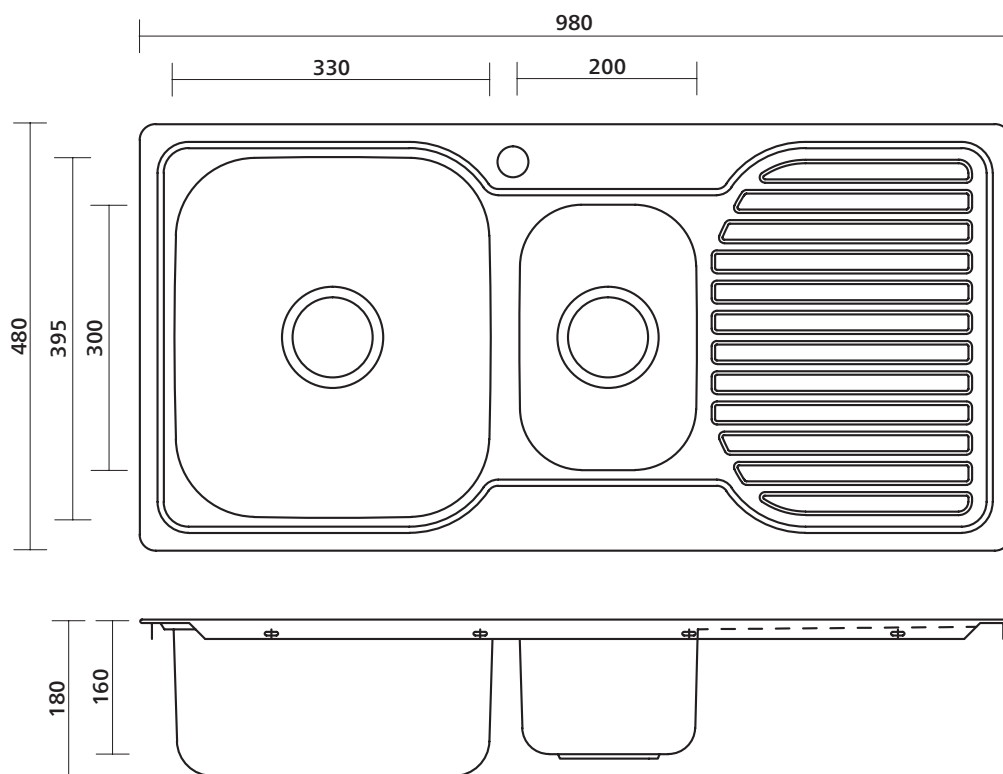

- Contemporary classic lines and silk finish
- 0.8 mm thick premium 304 grade stainless steel
- Large capacity bowls
- Easy to clean
- Sound deadening
- Designer basket wastes

Order codes

191633	Acero 980, 1 taphole, right drainer	old code: SKS-A980-RD
191631	Acero 980, 1 taphole, left drainer	old code: SKS-A980-LD
191630	Acero 980, no taphole	old code: SKS-A980-OT

Product details

SUMMARY	1 + ½ bowl, one drainer on right or left
WASTE	Includes basket waste
OVERFLOW	Optional overflow kit available
BOWL SIZE	Standard bowl: 330 x 395 mm, 180 mm deep Half bowl: 200 x 300 mm, 160 mm deep
ACCESSORIES	A variety of accessories is available.