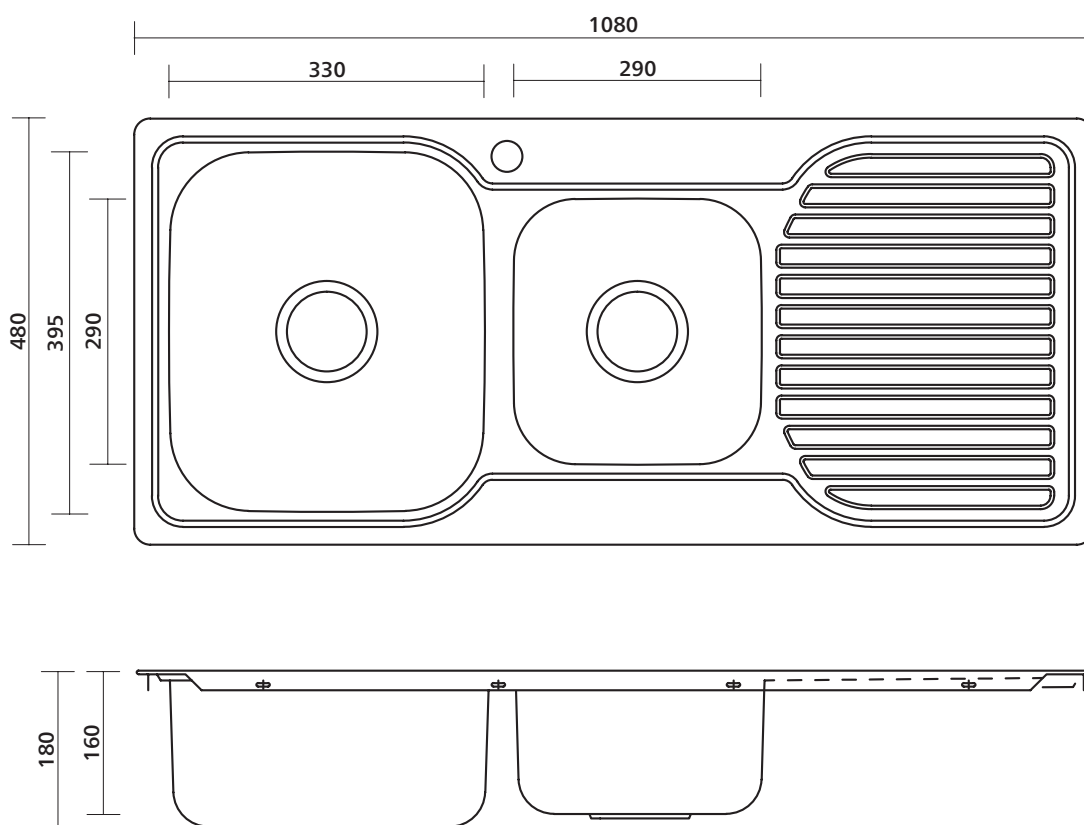

- Contemporary classic lines and silk finish
- 0.8 mm thick premium 304 grade stainless steel
- Large capacity bowls
- Easy to clean
- Sound deadening
- Designer basket wastes

## Order codes

191615	Acero 1080, 1 taphole, right drainer	old code: SKS-A1080-RD
191613	Acero 1080, 1 taphole, left drainer	old code: SKS-A1080-LD
191612	Acero 1080, no taphole	old code: SKS-A1080-OT

## Product details

SUMMARY	1 + ¾ bowl, one drainer on right or left
WASTE	Includes basket waste
OVERFLOW	Optional overflow kit available
BOWL SIZE	Standard bowl: 330 x 395 mm, 180 mm deep 0.75 bowl: 290 x 290 mm, 160 mm deep
ACCESSORIES	A variety of accessories is available.