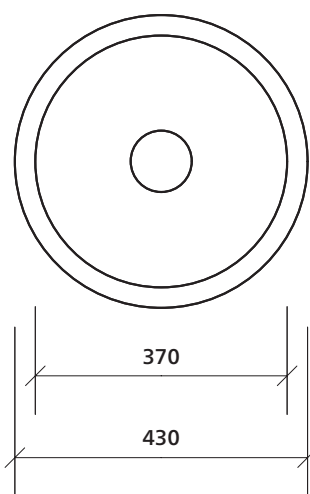

## Product details

|             |                                 |
|-------------|---------------------------------|
| SUMMARY     | One bowl                        |
| WASTE       | Includes basket waste           |
| OVERFLOW    | Optional overflow kit available |
| BOWL SIZE   | Ø430 mm, 180 mm deep            |
| ACCESSORIES | Accessories available           |

180 mm deep