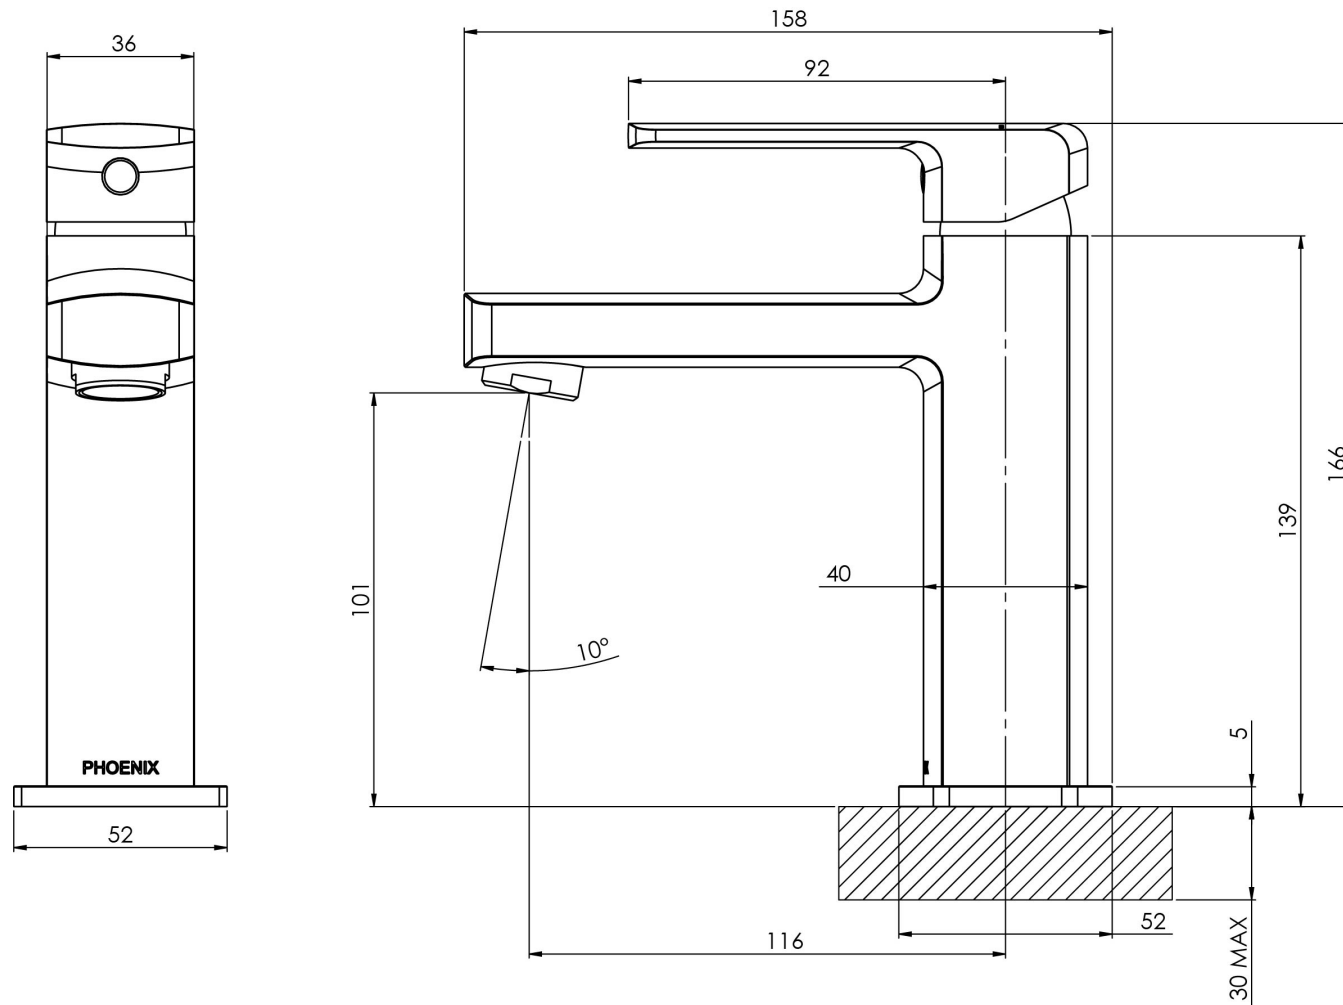

TEVA

TEVA BASIN MIXER - 6 STAR - LEAD FREE

SPECIFICATIONS

AVAILABLE IN

152-7704-00-1
Chrome

152-7704-10-1
Matte Black

INFORMATION

Temperature Rating
1 - 75°C

Product complies with the lead free Australian Building Codes Board regulations in 2026

Please visit <https://www.phoenixtapware.com.au/warranty> to view the full warranty

While we aim to ensure the specifications shown are correct at time of printing, Phoenix Tapware reserves the right to make modifications without prior notice. Always use the physical product measurements for mark-ups and roughing-in as the line drawing shown may differ from the actual product over time. All measurements are shown in millimetres. Colours may vary from image shown.