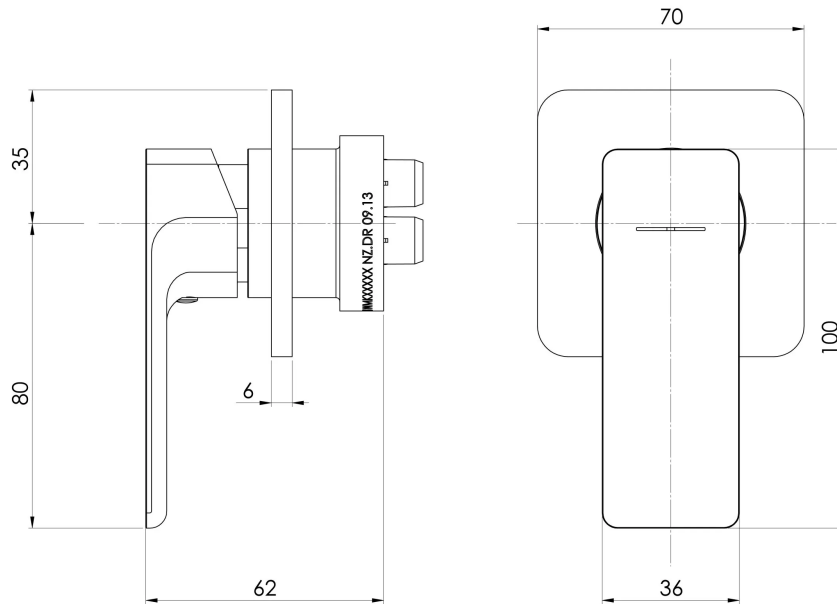

GLOSS MKII

GLOSS MKII SWITCHMIX SHOWER / WALL MIXER FIT-OFF KIT

SPECIFICATIONS

AVAILABLE IN

135-2805-00
Chrome

135-2805-40
Brushed Nickel

135-2805-31
Brushed Carbon

135-2805-10
Matte Black

Please visit <https://www.phoenixtapware.com.au/warranty> to view the full warranty

While we aim to ensure the specifications shown are correct at time of printing, Phoenix Tapware reserves the right to make modifications without prior notice. Always use the physical product measurements for mark-ups and roughing-in as the line drawing shown may differ from the actual product over time. All measurements are shown in millimetres. Colours may vary from image shown.