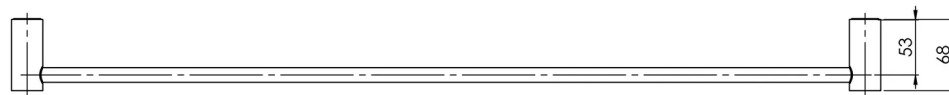

VIVID SLIMLINE

VIVID SLIMLINE SINGLE TOWEL RAIL 800MM

SPECIFICATIONS

AVAILABLE IN

111-8030-00
Chrome

111-8030-40
Brushed Nickel

111-8030-31
Brushed Carbon

111-8030-10
Matte Black

111-8030-12
Brushed Gold

INFORMATION