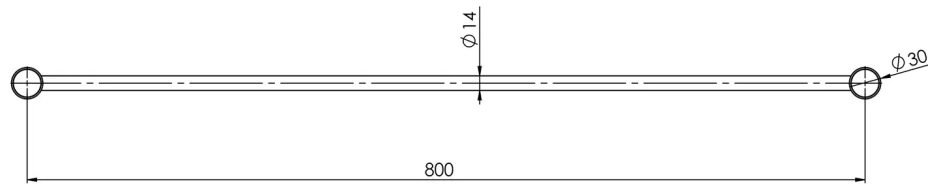

VIVID SLIMLINE

VIVID SLIMLINE SINGLE TOWEL RAIL 800MM

SPECIFICATIONS

AVAILABLE IN

111-8030-00
Chrome

111-8030-40
Brushed Nickel

111-8030-31
Brushed Carbon

111-8030-10
Matte Black

111-8030-12
Brushed Gold

INFORMATION

MAINTENANCE AND CARE:

- All surfaces should be cleaned with mild liquid detergent or soap and water.
- Do not use cream cleaners or citrus based cleaning products, as they are abrasive.
- Use of unsuitable cleaning agents may damage the surface.
- Any damage caused in this way will not be covered by warranty.

Please visit <https://www.phoenixtapware.com.au/warranty> to view the full warranty

While we aim to ensure the specifications shown are correct at time of printing, Phoenix Tapware reserves the right to make modifications without prior notice. Always use the physical product measurements for mark-ups and roughing-in as the line drawing shown may differ from the actual product over time. All measurements are shown in millimetres. Colours may vary from image shown.

Ph: +61 3 9780 4200
25/10/2023
phoenixtapware.com.au