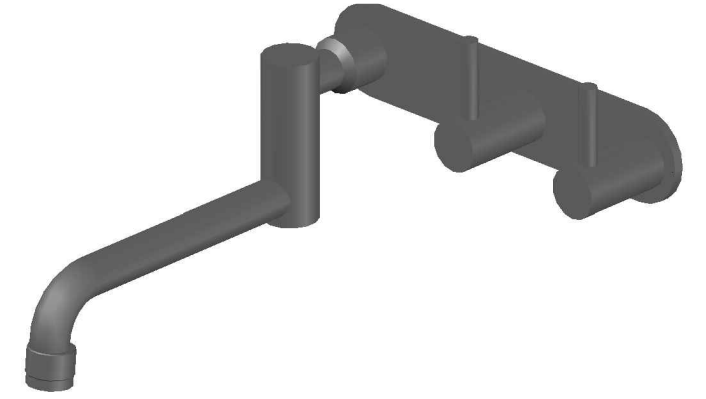

YOKATO WALL SET WITH METAL LEVERS

1.9329.02.3.XX

1.9329.52.3.XX: Flow controlled variant

PRODUCT DIMENSIONS:

Front view

Side view:

Topview: