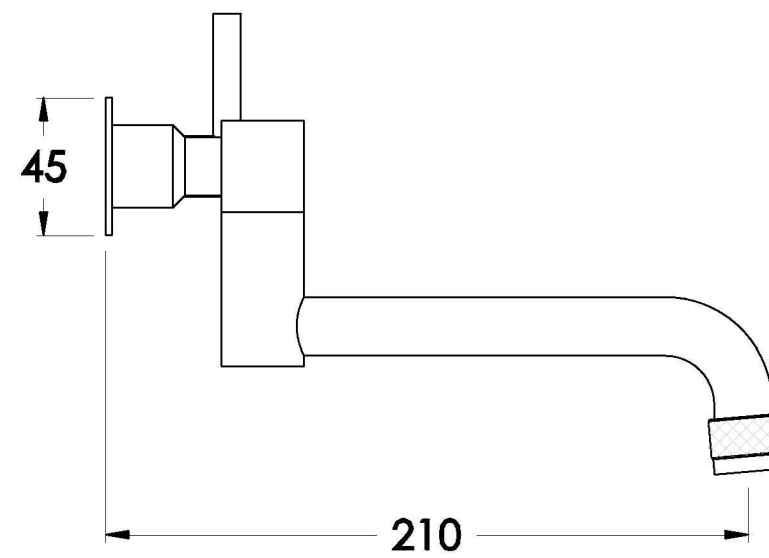

YOKATO WALL SET WITH METAL LEVERS

1.9329.02.3.XX

1.9329.52.3.XX: Flow controlled variant

PRODUCT DIMENSIONS:

Front view

Side view:

Topview: