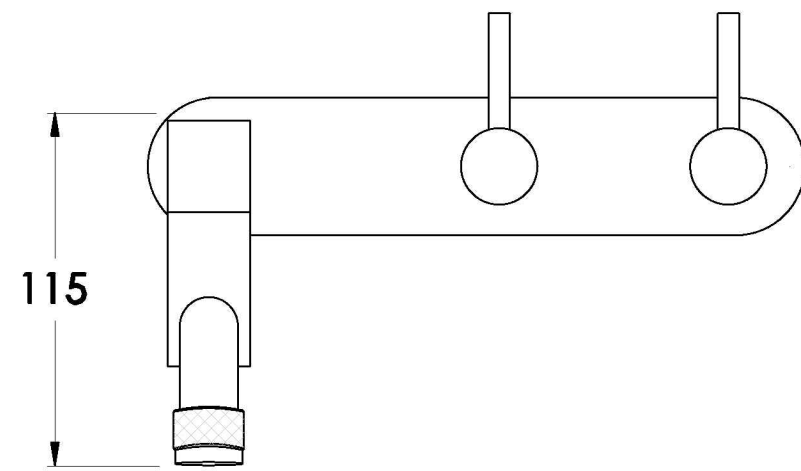

YOKATO WALL SET WITH METAL LEVERS

1.9329.02.3.XX

1.9329.52.3.XX: Flow controlled variant

PRODUCT DIMENSIONS:

Front view

Side view:

Topview: