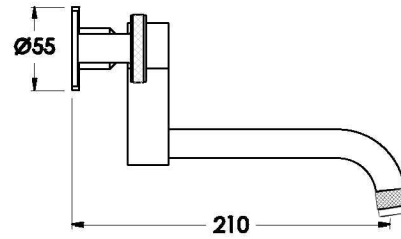

Brodware

YOKATO WALL SET WITH DISC HANDLES

1.9329.00.6.XX

1.9329.50.6.XX: Flow controlled variant

PRODUCT DIMENSIONS:

Front view

Side view:

Top view: