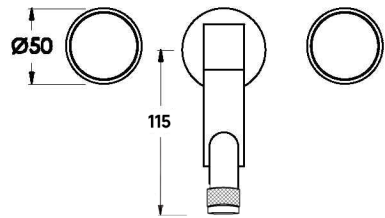

Brodware

YOKATO WALL SET WITH DISC HANDLES

1.9329.00.6.XX

1.9329.50.6.XX: Flow controlled variant

PRODUCT DIMENSIONS:

Front view

Side view:

Top view: