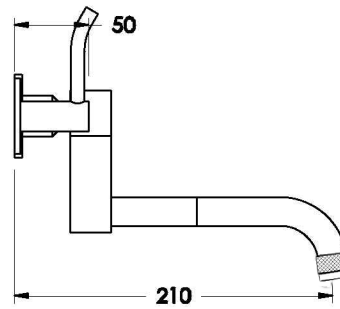

YOKATO WALL SET WITH UPSWEPT LEVERS

1.9329.00.4.XX

1.9329.50.4.XX: Flow controlled variant

PRODUCT DIMENSIONS:

Front view

Side view:

Topview: