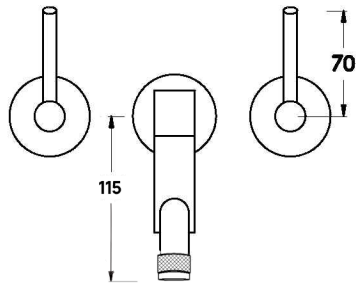

YOKATO WALL SET WITH UPSWEPT LEVERS

1.9329.00.4.XX

1.9329.50.4.XX: Flow controlled variant

PRODUCT DIMENSIONS:

Front view

Side view:

Topview: