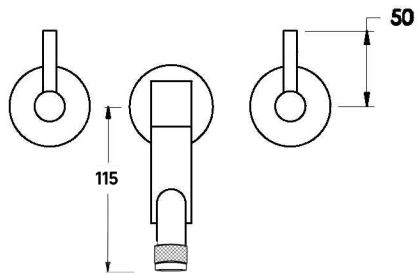

## YOKATO WALL SET WITH METAL LEVERS

1.9329.00.3.XX

1.9329.50.3.XX: Flow controlled variant

### PRODUCT DIMENSIONS:

Front view

Side view:

Topview: