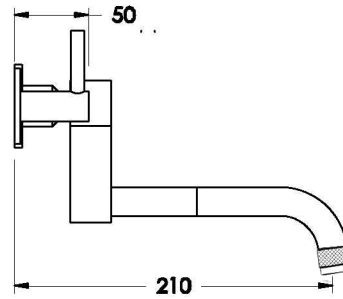

## YOKATO WALL SET WITH METAL LEVERS

1.9329.00.3.XX

1.9329.50.3.XX: Flow controlled variant

### PRODUCT DIMENSIONS:

Front view

Side view:

Topview: