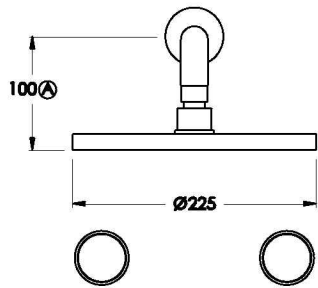

## YOKATO WALL SET WITH DISC HANDLES

1.9311.00.6.XX

### PRODUCT DIMENSIONS:

Front view

Side view:

Top view:

XX suffix indicates finish – SEE WEBSITE FOR COLOUR CODE  
Dimensions subject to change without notice  
All dimensions are approximate  
A = approximate distance  
Copyright ©Brodware 2021