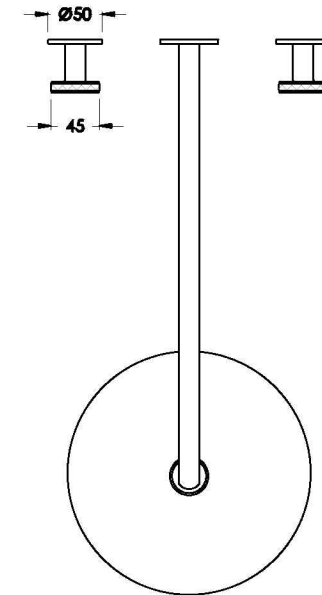

## YOKATO WALL SET WITH DISC HANDLES

1.9311.00.6.XX

### PRODUCT DIMENSIONS:

Front view

Side view:

Top view:

XX suffix indicates finish – SEE WEBSITE FOR COLOUR CODE  
Dimensions subject to change without notice  
All dimensions are approximate  
A = approximate distance  
Copyright ©Brodware 2021