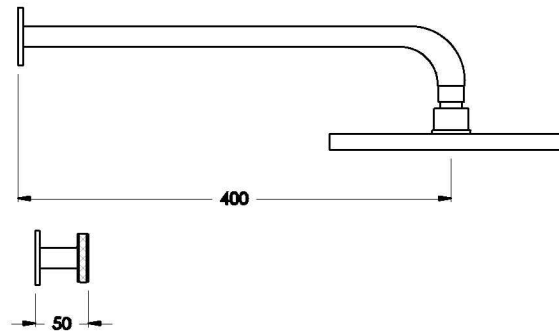

## YOKATO WALL SET WITH DISC HANDLES

1.9311.00.6.XX

### PRODUCT DIMENSIONS:

Front view

Side view:

Top view:

XX suffix indicates finish – SEE WEBSITE FOR COLOUR CODE  
Dimensions subject to change without notice  
All dimensions are approximate  
A = approximate distance  
Copyright ©Brodware 2021