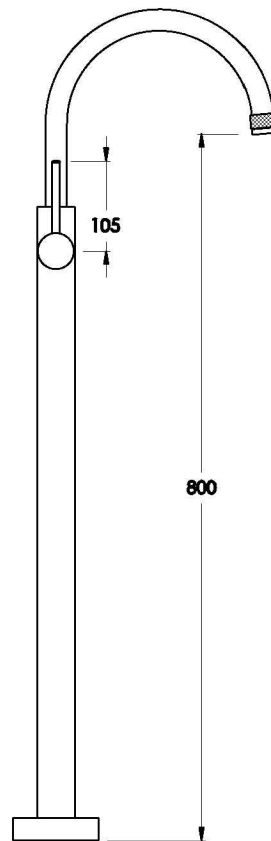

YOKATO FLOOR MOUNTED BATH MIXER WITH UPSWEPT LEVER

1.9308.05.4.XX

PRODUCT DIMENSIONS:

Front view

Side view:

Topview: