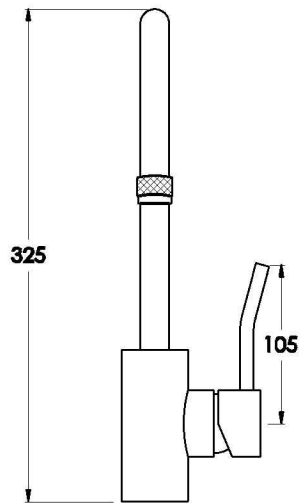

## YOKATO KITCHEN MIXER WITH UPSWEPT LEVER

1.9308.00.4.XX

### PRODUCT DIMENSIONS:

Front view

Side view:

Topview: