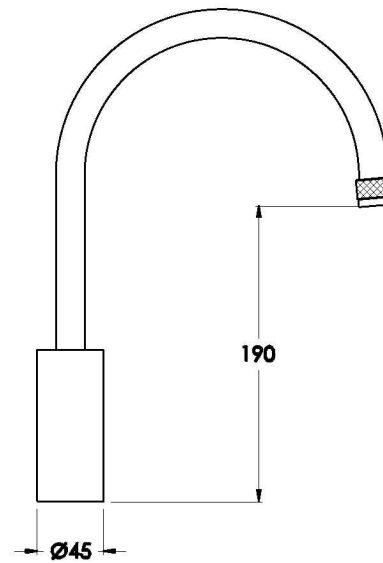

## YOKATO KITCHEN MIXER WITH UPSWEPT LEVER

1.9308.00.4.XX

### PRODUCT DIMENSIONS:

Front view

Side view:

Topview: