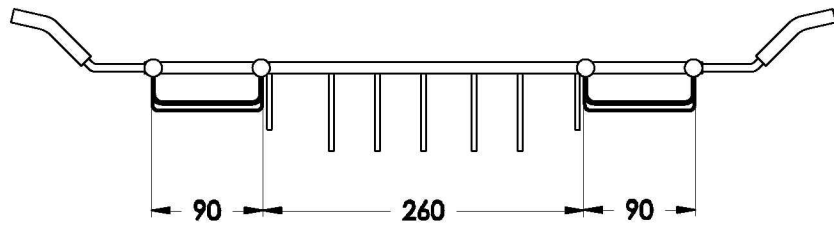

NEU ENGLAND BATH BASKET

1.8073.00.0.XX

PRODUCT DIMENSIONS:

Front view

Side view:

Top view: