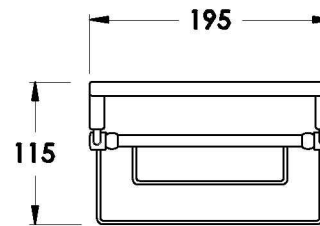

NEU ENGLAND BATH BASKET

1.8073.00.0.XX

PRODUCT DIMENSIONS:

Front view

Side view:

Top view: