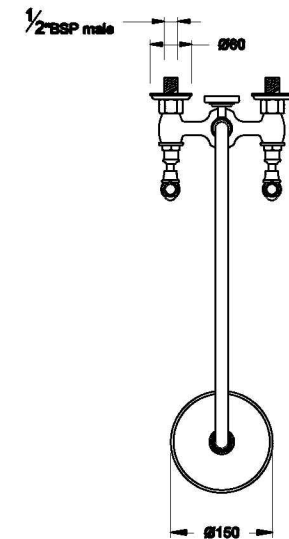

NEU ENGLAND SHOWER SET WITH METAL LEVERS

1.8025.01.3.XX

PRODUCT DIMENSIONS:

Front view

Side view:

Top view:

Note: $G\frac{1}{2}$ " BSP female fittings required to the wall
ⓑ Fixed centre, taps must have 165mm centres
Ⓐ Maximum, adjustable, can be reduced at installation

XX suffix indicates finish – SEE WEBSITE FOR COLOUR CODE
Specifications and design subject to change without notice
All dimensions are approximate
A = approximate distance
Copyright ©Brodware 2021