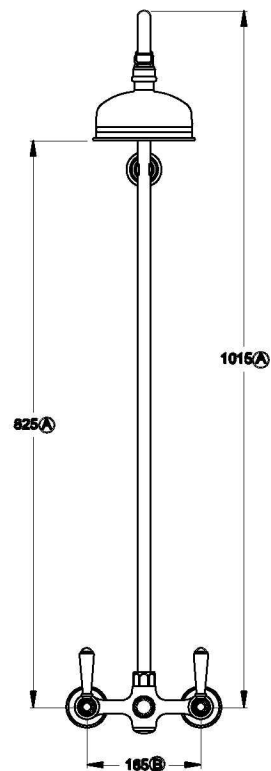

NEU ENGLAND SHOWER SET WITH METAL LEVERS

1.8025.01.3.XX

PRODUCT DIMENSIONS:

Front view

Side view:

Top view:

Note: $G\frac{1}{2}$ " BSP female fittings required to the wall
ⓑ Fixed centre, taps must have 165mm centres
Ⓐ Maximum, adjustable, can be reduced at installation

XX suffix indicates finish – SEE WEBSITE FOR COLOUR CODE
Specifications and design subject to change without notice
All dimensions are approximate
A = approximate distance
Copyright ©Brodware 2021