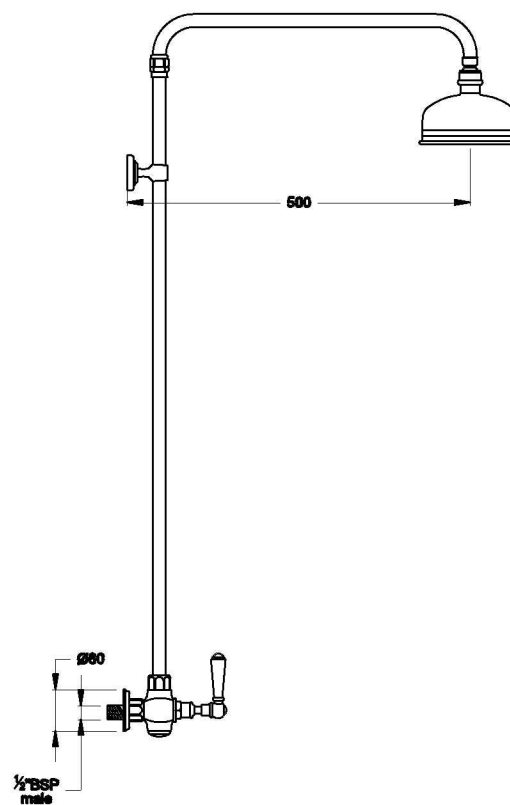

NEU ENGLAND SHOWER SET WITH METAL LEVERS

1.8025.01.3.XX

PRODUCT DIMENSIONS:

Front view

Side view:

Top view:

Note: $G\frac{1}{2}$ " BSP female fittings required to the wall
ⓑ Fixed centre, taps must have 165mm centres
Ⓐ Maximum, adjustable, can be reduced at installation

XX suffix indicates finish – SEE WEBSITE FOR COLOUR CODE
Specifications and design subject to change without notice
All dimensions are approximate
A = approximate distance
Copyright ©Brodware 2021