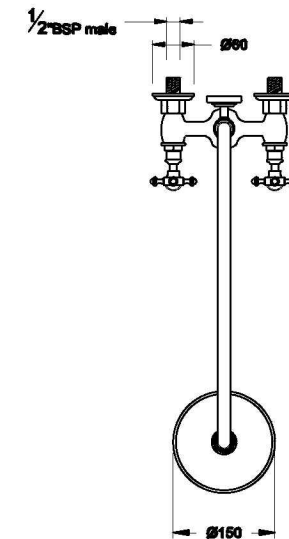

NEU ENGLAND SHOWER SET WITH CROSS HANDLES - CERAMIC DISC

1.8025.01.2.XX

PRODUCT DIMENSIONS:

Front view

Side view:

Top view:

Note: $G\frac{1}{2}$ " BSP female fittings required to the wall
ⓑ Fixed centre, taps must have 165mm centres
Ⓐ Maximum, adjustable, can be reduced at installation