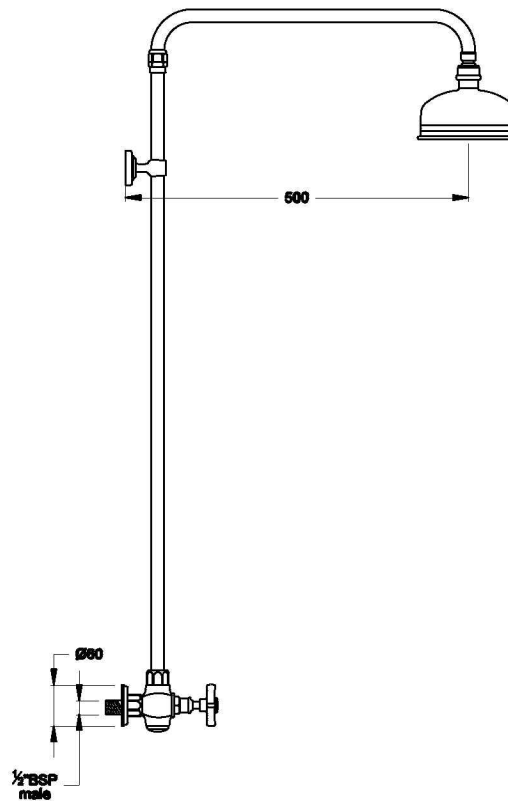

NEU ENGLAND SHOWER SET WITH CROSS HANDLES - CERAMIC DISC

1.8025.01.2.XX

PRODUCT DIMENSIONS:

Front view

Side view:

Top view:

Note: $G\frac{1}{2}$ " BSP female fittings required to the wall
ⓑ Fixed centre, taps must have 165mm centres
Ⓐ Maximum, adjustable, can be reduced at installation