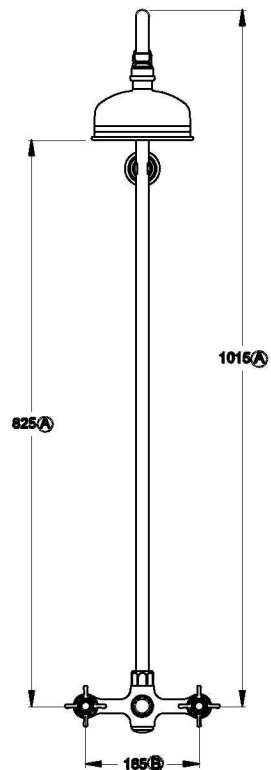

NEU ENGLAND SHOWER SET WITH CROSS HANDLES - CERAMIC DISC

1.8025.01.2.XX

PRODUCT DIMENSIONS:

Front view

Side view:

Top view:

Note: $G\frac{1}{2}$ " BSP female fittings required to the wall
ⓑ Fixed centre, taps must have 165mm centres
Ⓐ Maximum, adjustable, can be reduced at installation