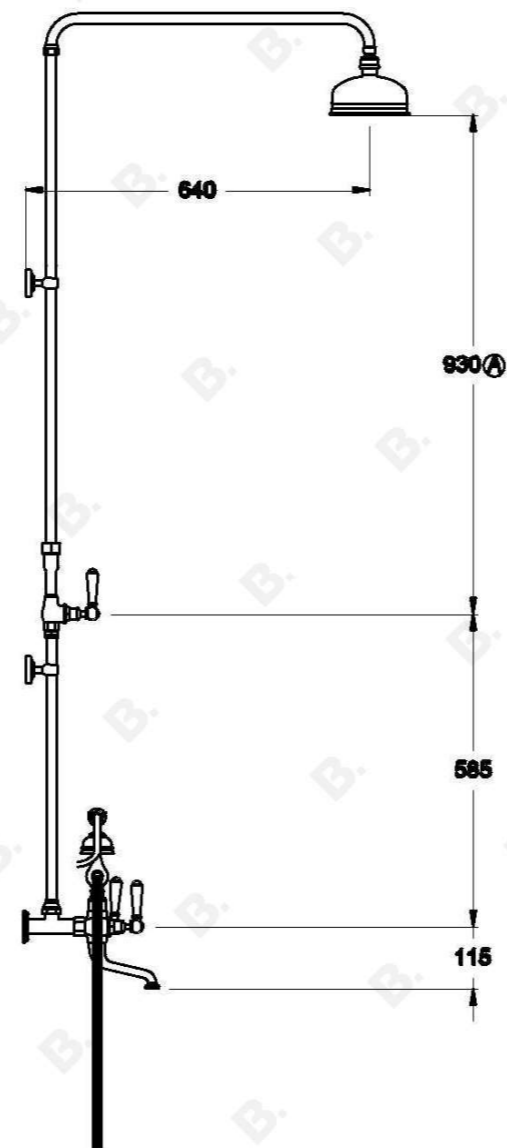

NEU ENGLAND SHOWER SET WITH METAL LEVERS AND METAL DIVERTER

1.8023.00.3.XX

PRODUCT DIMENSIONS:

Front view:

Side view:

Top view: