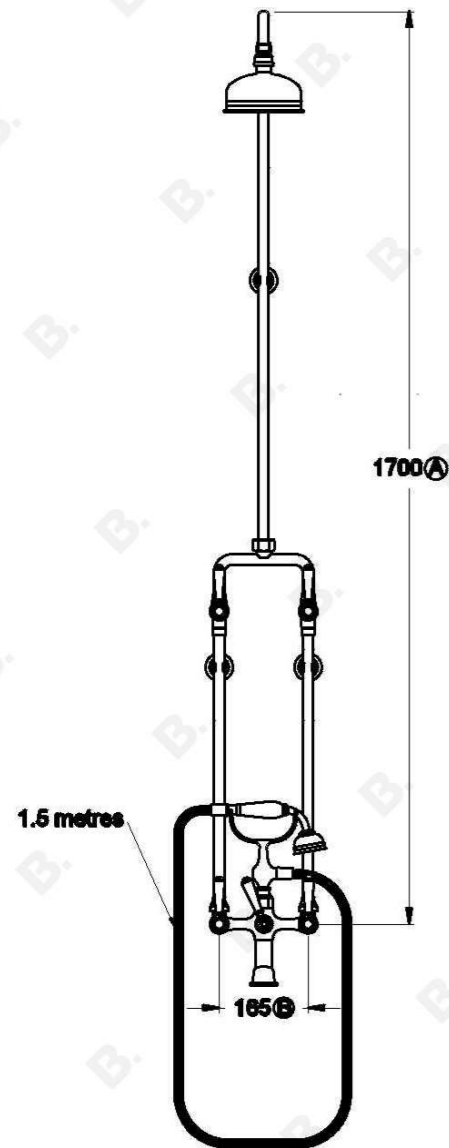

NEU ENGLAND SHOWER SET WITH METAL LEVERS AND METAL DIVERTER

1.8023.00.3.XX

PRODUCT DIMENSIONS:

Front view:

Side view:

Top view: