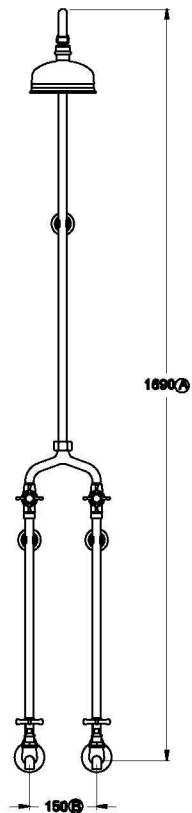

## NEU ENGLAND SHOWER SET WITH CROSS HANDLES - CERAMIC VALVE

1.8017.00.2.XX

### PRODUCT DIMENSIONS:

Front view

Side view:

Top view:

Note: G 1/2" BSP male fittings required in the wall  
 (B) Fixed center, taps must have 150mm centres  
 (A) Maximum, adjustable, can be reduced at installation