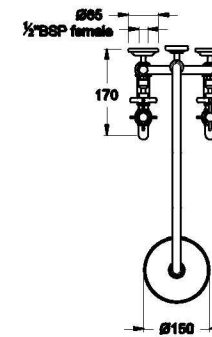

## NEU ENGLAND SHOWER SET WITH CROSS HANDLES - CERAMIC VALVE

1.8017.00.2.XX

### PRODUCT DIMENSIONS:

Front view

Side view:

Top view:

Note: G 1/2" BSP male fittings required in the wall  
 (B) Fixed center, taps must have 150mm centres  
 (A) Maximum, adjustable, can be reduced at installation