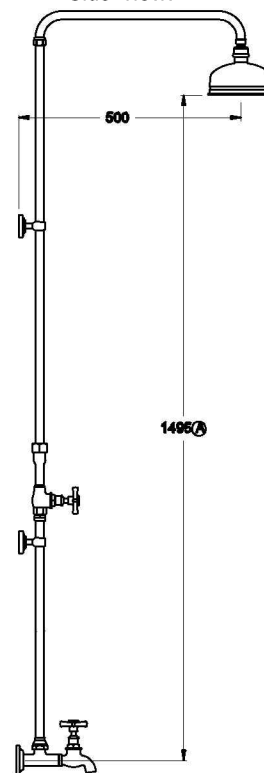

## NEU ENGLAND SHOWER SET WITH CROSS HANDLES - CERAMIC VALVE

1.8017.00.2.XX

### PRODUCT DIMENSIONS:

Front view

Side view:

Top view:

Note: G 1/2" BSP male fittings required in the wall  
 (B) Fixed center, taps must have 150mm centres  
 (A) Maximum, adjustable, can be reduced at installation