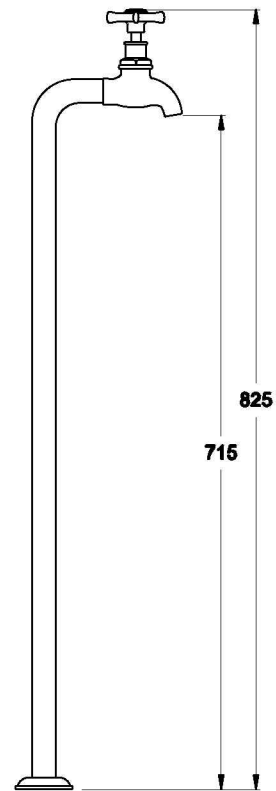

NEU ENGLAND FLOOR MOUNTED BIB TAPS WITH CROSS HANDLES - CERAMIC DISC

1.8016.02.2.XX

PRODUCT DIMENSIONS:

Front view

Side view:

Top view: