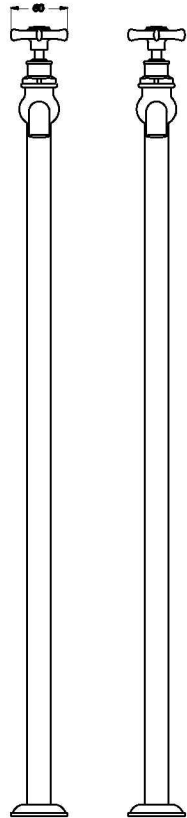

NEU ENGLAND FLOOR MOUNTED BIB TAPS WITH CROSS HANDLES - CERAMIC DISC

1.8016.02.2.XX

PRODUCT DIMENSIONS:

Front view

Side view:

Top view: