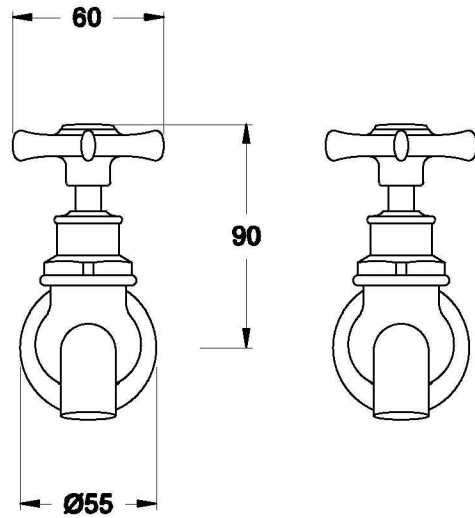

## NEU ENGLAND BIB TAPS FEMALE WITH CROSS HANDLES - CERAMIC DISC

1.8015.00.2.XX

### PRODUCT DIMENSIONS:

Front view

Side view:

Top view: