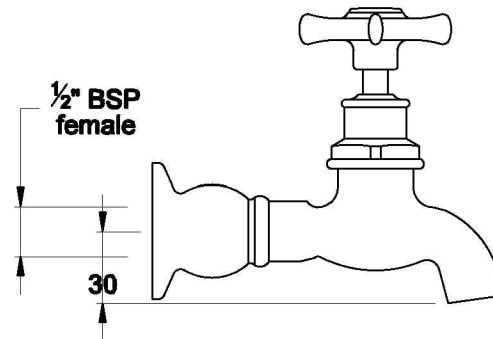

## NEU ENGLAND BIB TAPS FEMALE WITH CROSS HANDLES - CERAMIC DISC

1.8015.00.2.XX

### PRODUCT DIMENSIONS:

Front view

Side view:

Top view: