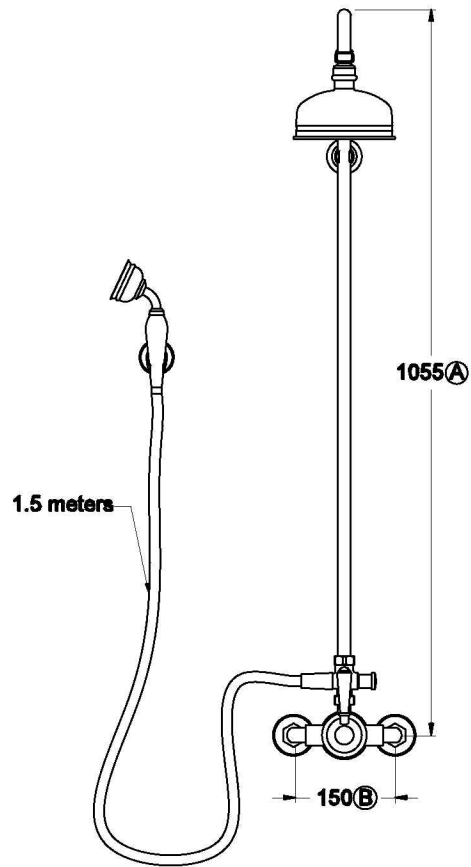

NEU ENGLAND SHOWER MIXER SET WITH METAL LEVER

1.8014.02.3.XX

PRODUCT DIMENSIONS:

Front view

Side view:

Top view: