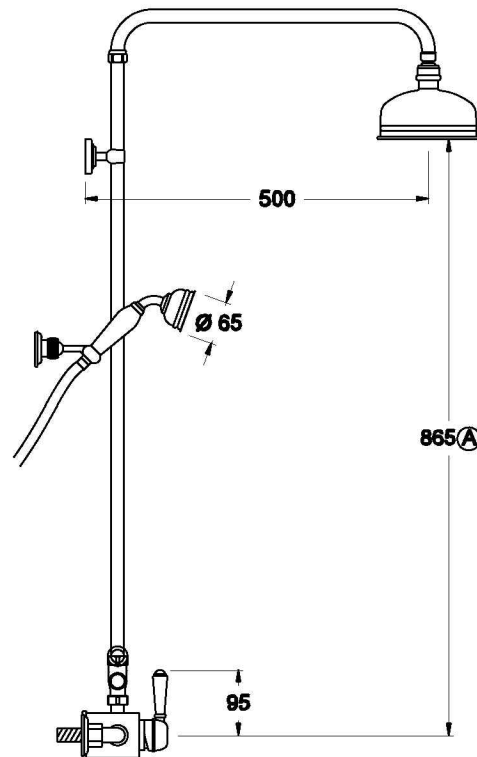

NEU ENGLAND SHOWER MIXER SET WITH METAL LEVER

1.8014.02.3.XX

PRODUCT DIMENSIONS:

Front view

Side view:

Top view: