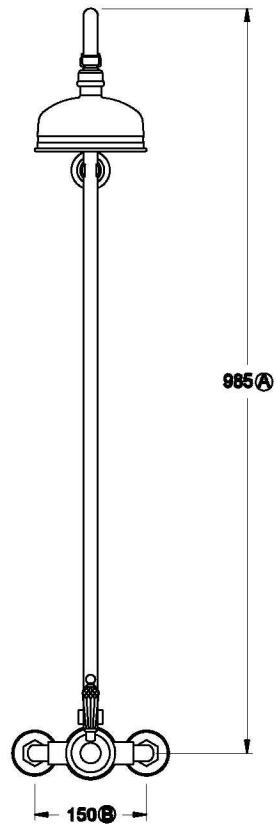

NEU ENGLAND SHOWER MIXER SET WITH KRISTALL LEVER

1.8014.00.8.XX

PRODUCT DIMENSIONS:

Front view

Side view:

Top view: