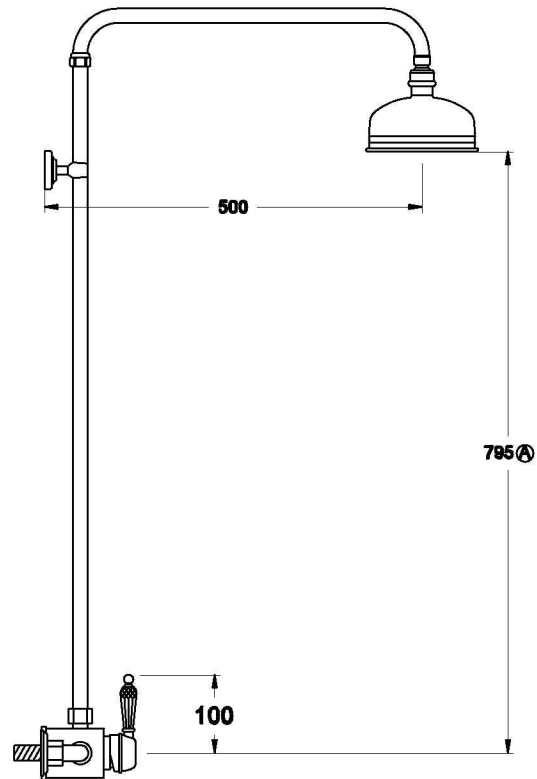

NEU ENGLAND SHOWER MIXER SET WITH KRISTALL LEVER

1.8014.00.8.XX

PRODUCT DIMENSIONS:

Front view

Side view:

Top view: