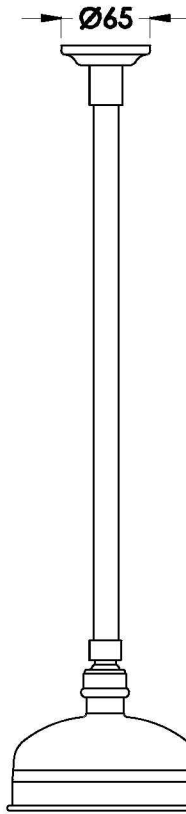

## NEU ENGLAND CEILING SHOWER WITH 450MM DROPPER

1.8011.34.0.XX

### PRODUCT DIMENSIONS:

Front view

Side view:

Top view: