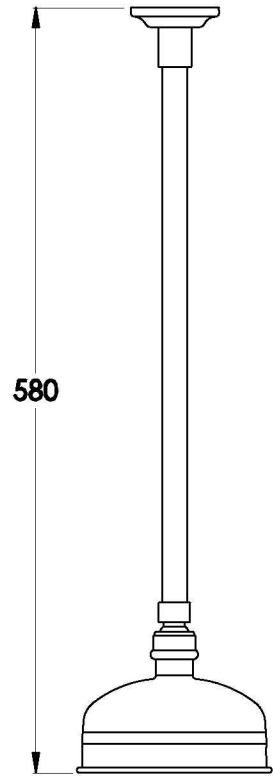

## NEU ENGLAND CEILING SHOWER WITH 450MM DROPPER

1.8011.34.0.XX

### PRODUCT DIMENSIONS:

Front view

Side view:

Top view: