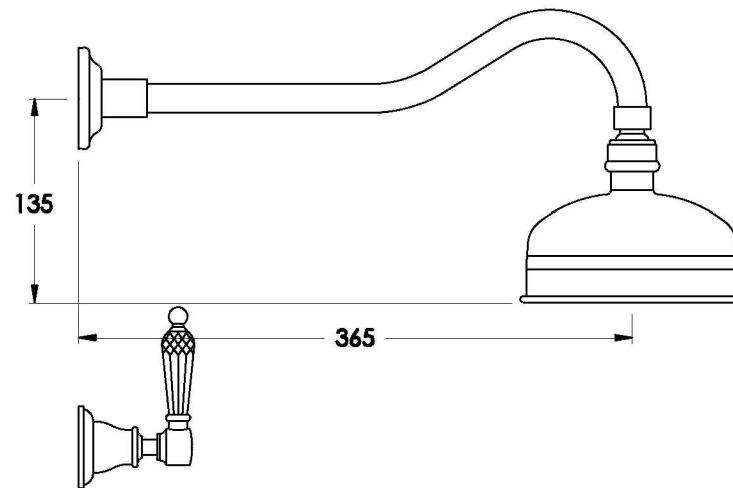

## NEU ENGLAND SHOWER SET WITH KRISTALL LEVERS

1.8011.00.8.XX

### PRODUCT DIMENSIONS:

Front view

Side view:

Top view: