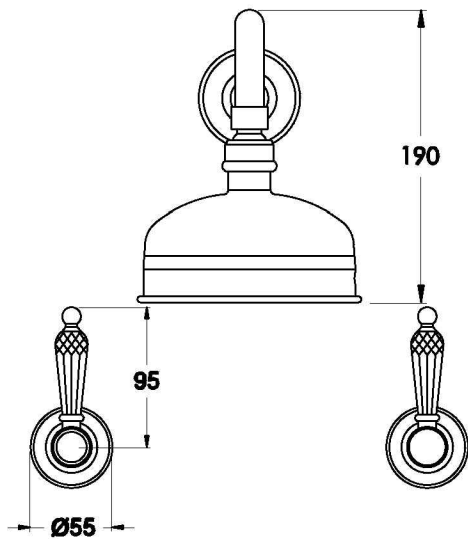

## NEU ENGLAND SHOWER SET WITH KRISTALL LEVERS

1.8011.00.8.XX

### PRODUCT DIMENSIONS:

Front view

Side view:

Top view: