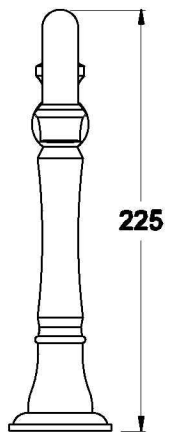

## NEU ENGLAND BATH SPOUT

1.8007.32.0.XX

### PRODUCT DIMENSIONS:

Front view

Side view:

Top view: