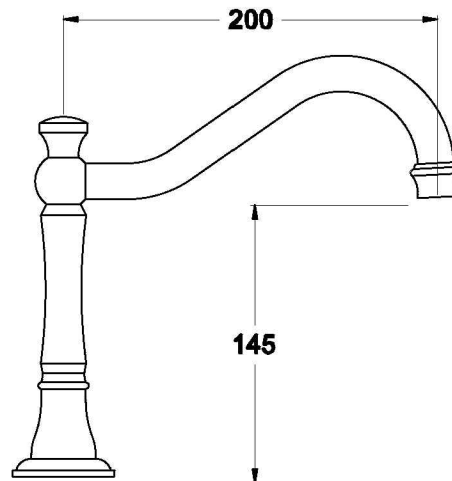

## NEU ENGLAND BATH SPOUT

1.8007.32.0.XX

### PRODUCT DIMENSIONS:

Front view

Side view:

Top view: