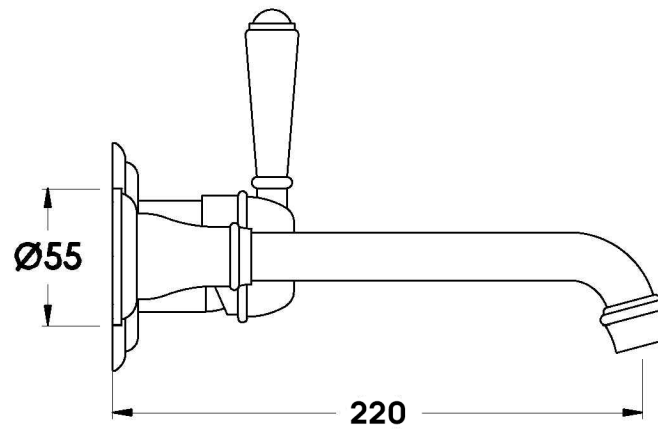

NEU ENGLAND WALL MIXER SET METAL LEVER

1.8006.04.3.XX

1.8006.54.3.XX - Flow controlled variant

PRODUCT DIMENSIONS:

Front view

Side view:

Topview:

Ⓐ Approximate distance