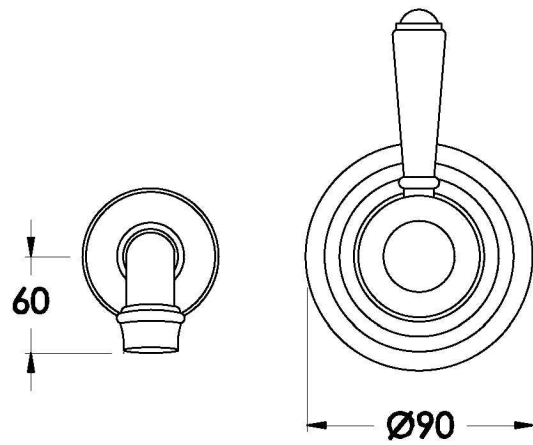

NEU ENGLAND WALL MIXER SET METAL LEVER

1.8006.04.3.XX

1.8006.54.3.XX - Flow controlled variant

PRODUCT DIMENSIONS:

Front view

Side view:

Topview:

Ⓐ Approximate distance