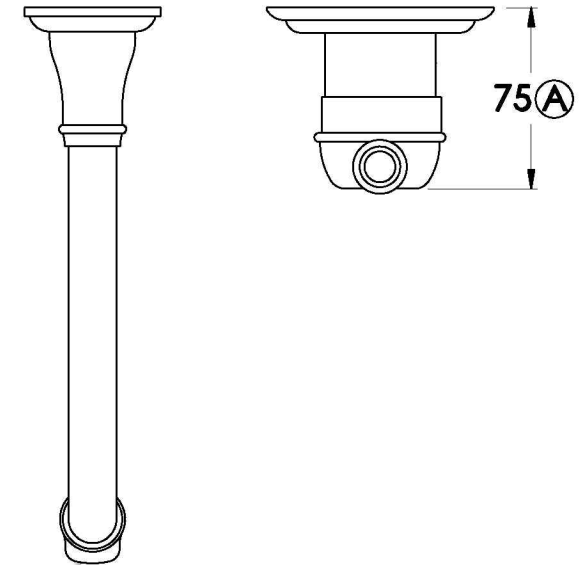

NEU ENGLAND WALL MIXER SET METAL LEVER

1.8006.04.3.XX

1.8006.54.3.XX - Flow controlled variant

PRODUCT DIMENSIONS:

Front view

Side view:

Topview:

Ⓐ Approximate distance