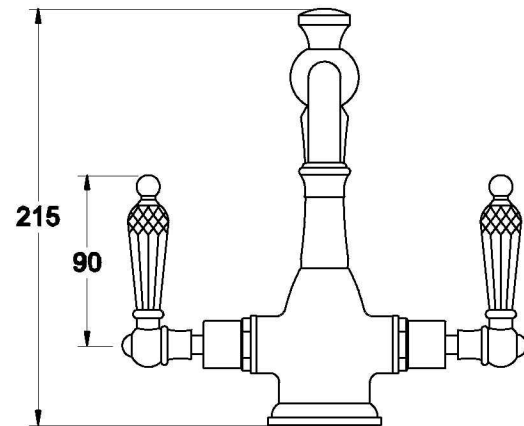

NEU ENGLAND BASIN MIXER - KRISTALL LEVERS

1.8004.02.8.XX

PRODUCT DIMENSIONS:

Front view

Side view:

Top view:

Note: Mixer requires a $\varnothing 35$ mm hole in the basin or bench

XX suffix indicates finish – SEE WEBSITE FOR COLOUR CODE
Specifications and design subject to change without notice
All dimensions are approximate
A = approximate distance
Copyright ©Brodware 2021