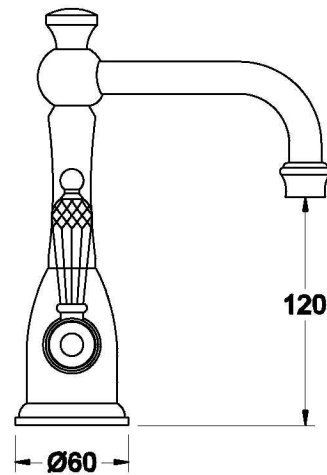

NEU ENGLAND BASIN MIXER - KRISTALL LEVERS

1.8004.02.8.XX

PRODUCT DIMENSIONS:

Front view

Side view:

Top view:

Note: Mixer requires a $\varnothing 35$ mm hole in the basin or bench

XX suffix indicates finish – SEE WEBSITE FOR COLOUR CODE
Specifications and design subject to change without notice
All dimensions are approximate
A = approximate distance
Copyright ©Brodware 2021