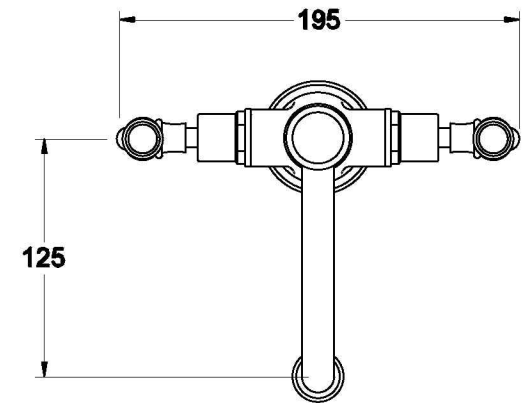

NEU ENGLAND BASIN MIXER - KRISTALL LEVERS

1.8004.02.8.XX

PRODUCT DIMENSIONS:

Front view

Side view:

Top view:

Note: Mixer requires a $\varnothing 35$ mm hole in the basin or bench

XX suffix indicates finish – SEE WEBSITE FOR COLOUR CODE
Specifications and design subject to change without notice
All dimensions are approximate
A = approximate distance
Copyright ©Brodware 2021