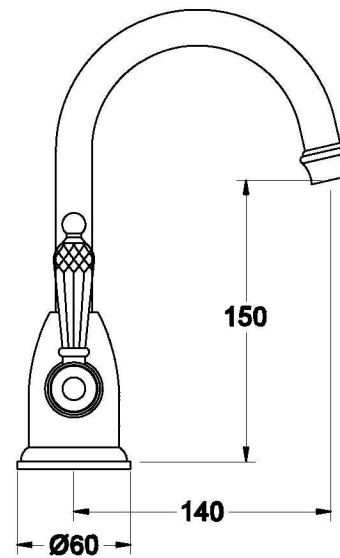

## NEU ENGLAND BASIN MIXER - KRISTALL LEVERS

1.8004.00.8.XX

### PRODUCT DIMENSIONS:

Front view

Side view:

Top view: