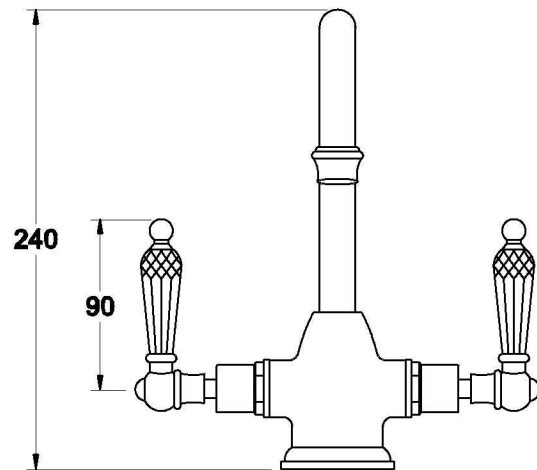

## NEU ENGLAND BASIN MIXER - KRISTALL LEVERS

1.8004.00.8.XX

### PRODUCT DIMENSIONS:

Front view

Side view:

Top view: