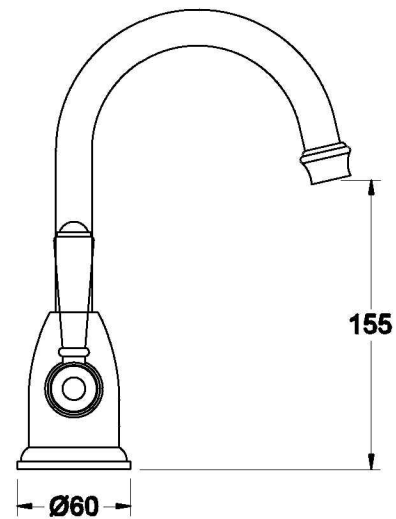

NEU ENGLAND BASIN MIXER WITH METAL LEVERS

1.8004.00.3.XX

PRODUCT DIMENSIONS:

Front view

Side view:

Top view: