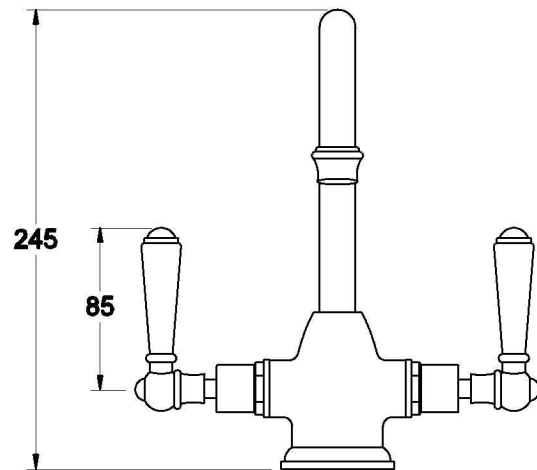

NEU ENGLAND BASIN MIXER WITH METAL LEVERS

1.8004.00.3.XX

PRODUCT DIMENSIONS:

Front view

Side view:

Top view: