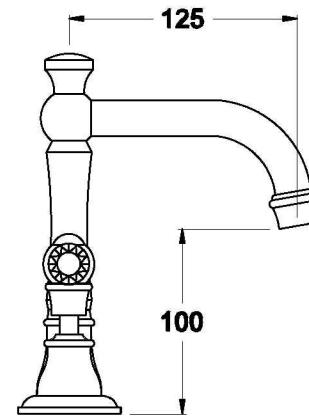

## NEU ENGLAND BASIN SET - KRISTALL LEVERS

1.8000.02.8.XX

### PRODUCT DIMENSIONS:

Front view

Side view:

Top view:

XX suffix indicates finish – SEE WEBSITE FOR COLOUR CODE  
Specifications and design subject to change without notice  
All dimensions are approximate  
A = approximate distance  
Copyright ©Brodware 2021