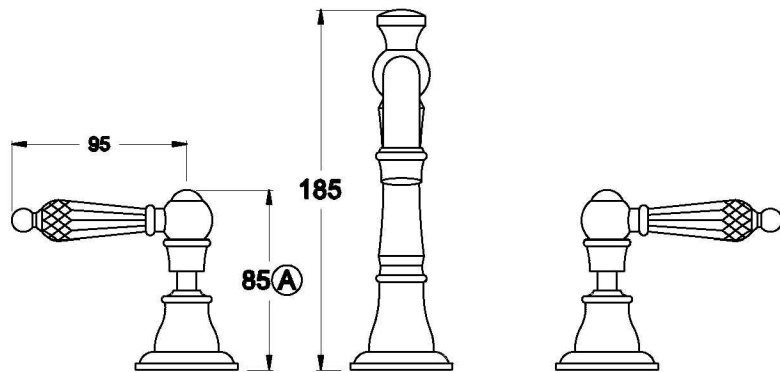

## NEU ENGLAND BASIN SET - KRISTALL LEVERS

1.8000.02.8.XX

### PRODUCT DIMENSIONS:

Front view

Side view:

Top view:

XX suffix indicates finish – SEE WEBSITE FOR COLOUR CODE  
Specifications and design subject to change without notice  
All dimensions are approximate  
A = approximate distance  
Copyright ©Brodware 2021