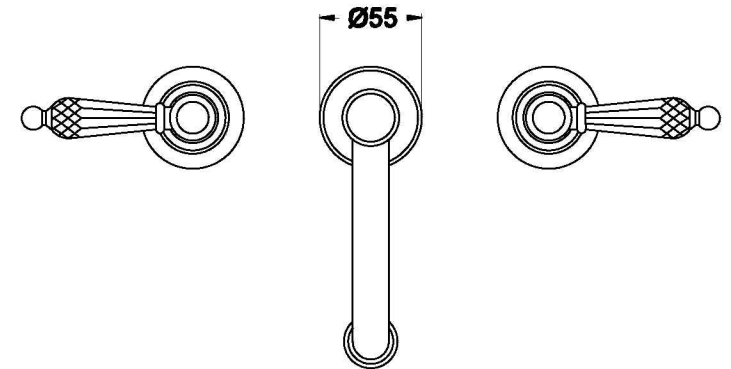

## NEU ENGLAND BASIN SET - KRISTALL LEVERS

1.8000.02.8.XX

### PRODUCT DIMENSIONS:

Front view

Side view:

Top view:

XX suffix indicates finish – SEE WEBSITE FOR COLOUR CODE  
Specifications and design subject to change without notice  
All dimensions are approximate  
A = approximate distance  
Copyright ©Brodware 2021